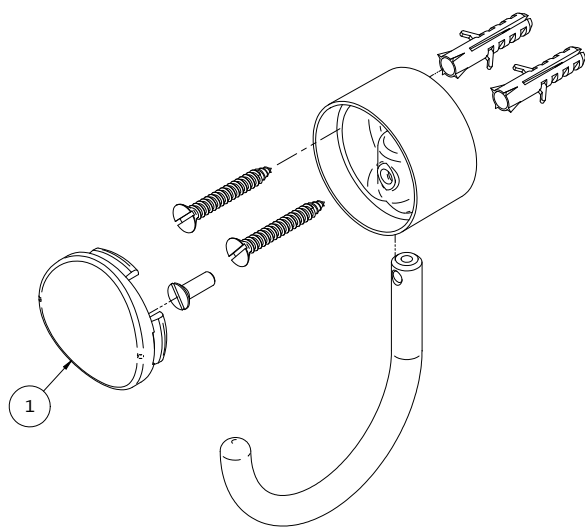

### DESCRIPTION

Beauty, organization and versatility, Single accessories can make your environment more organized, with each item in its proper place. The line's current aesthetics makes it easy to combine and can make your bathroom more beautiful. It has rounded and thin features that have a minimalist and contemporary design, perfectly matching environments that have the same characteristics. The lines of faucets, such as Oasis Flex and Comfort Flex, are great combinations with these accessories. This towel hanger or clothing has the same lines and can be purchased individually or in conjunction with the other accessories of the line. The finish of the product allows a simple design, as the screws are not sampled.

### TECHNICAL SPECIFICATIONS

PACKAGING CONTENT	1 accessory, 2 bushings and 2 screws
COMPOSITION	Copper alloy, Engineering plastic
TYPE OF INSTALLATION	Wall

DIMENSIONS

SPARE PARTS

1	KIT PORTA LETRA SINGLE	00255606
---	------------------------	----------