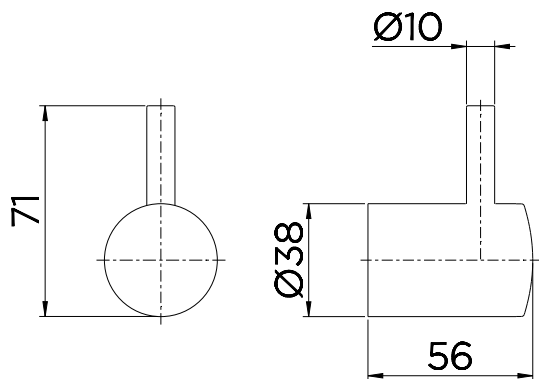

### TECHNICAL SPECIFICATIONS

PACKAGING CONTENT	1 accessory, 2 bushings and 2 screws
COMPOSITION	Copper alloy, Engineering plastic
TYPE OF INSTALLATION	Wall

DIMENSIONS

SPARE PARTS

1	KIT PORTA LETRA SINGLE	00255606
---	------------------------	----------