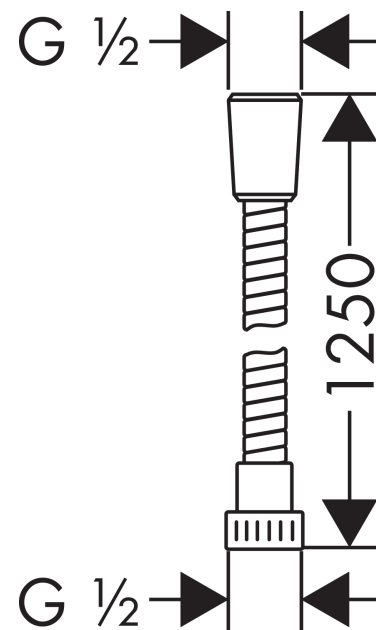

### Shower hose 125 cm

Surfaces: **Chrome** Article Number: **28262000**

### product features

- plastic shower hose with coil winding
- with plastic coating, easy to clean
- shower hose length: 1.25 m
- without pivot joints
- kink-protected
- connection thread: G ½

## Scale drawing

**Metaflex**  
**Shower hose 125 cm**  
Surfaces: **Chrome**    Article Number: **28262000**

## Exploded Drawing

Year of production: >05/01

**Metaflex**  
**Shower hose 125 cm**  
 Surfaces: **Chrome** Article Number: **28262000**