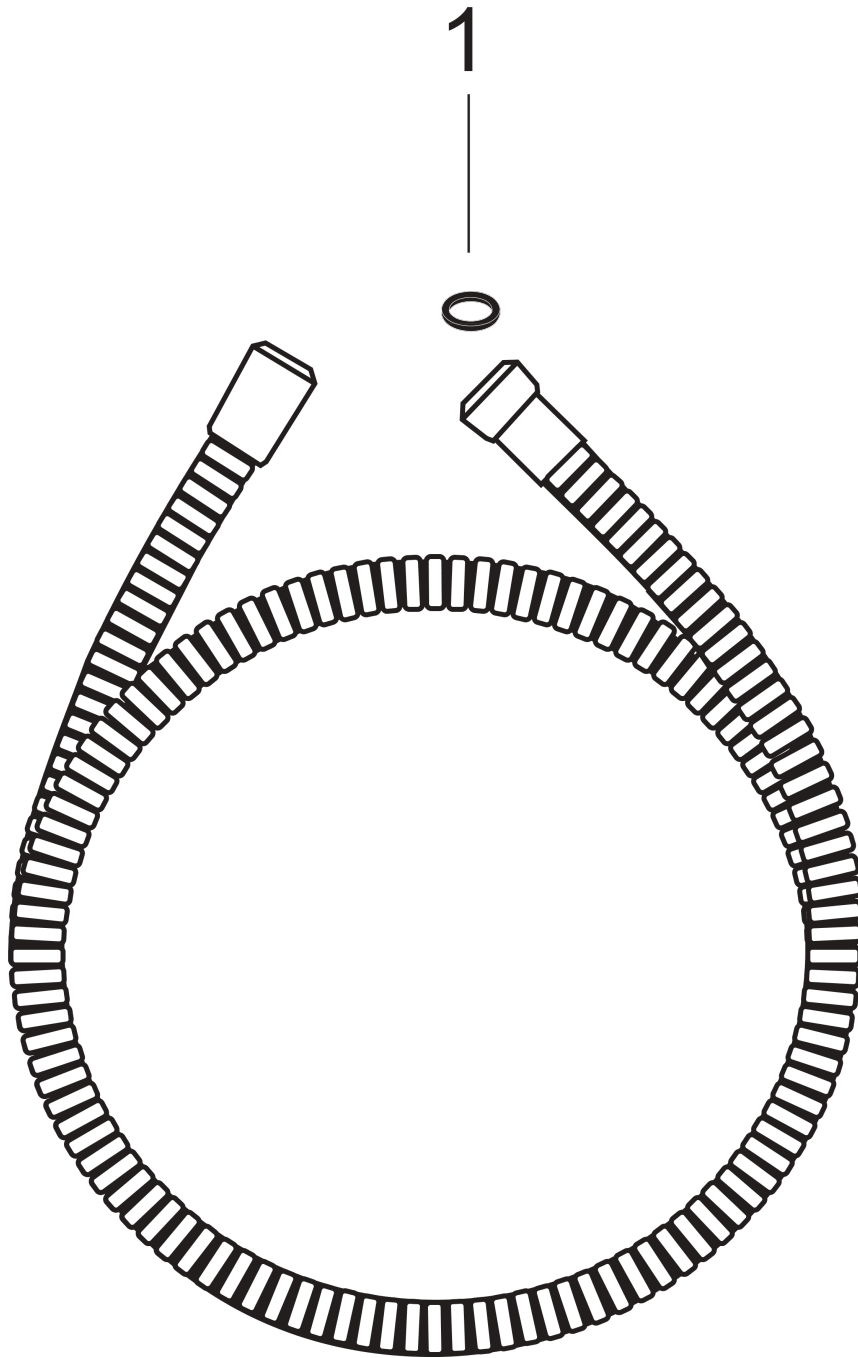

### Shower hose 125 cm

Surfaces: **Chrome** Article Number: **28262000**

### product features

- plastic shower hose with coil winding
- with plastic coating, easy to clean
- shower hose length: 1.25 m
- without pivot joints
- kink-protected
- connection thread: G ½

## Scale drawing

**Metaflex**  
**Shower hose 125 cm**  
Surfaces: **Chrome**    Article Number: **28262000**

## Exploded Drawing

Year of production: >05/01

**Metaflex**  
**Shower hose 125 cm**  
 Surfaces: **Chrome** Article Number: **28262000**