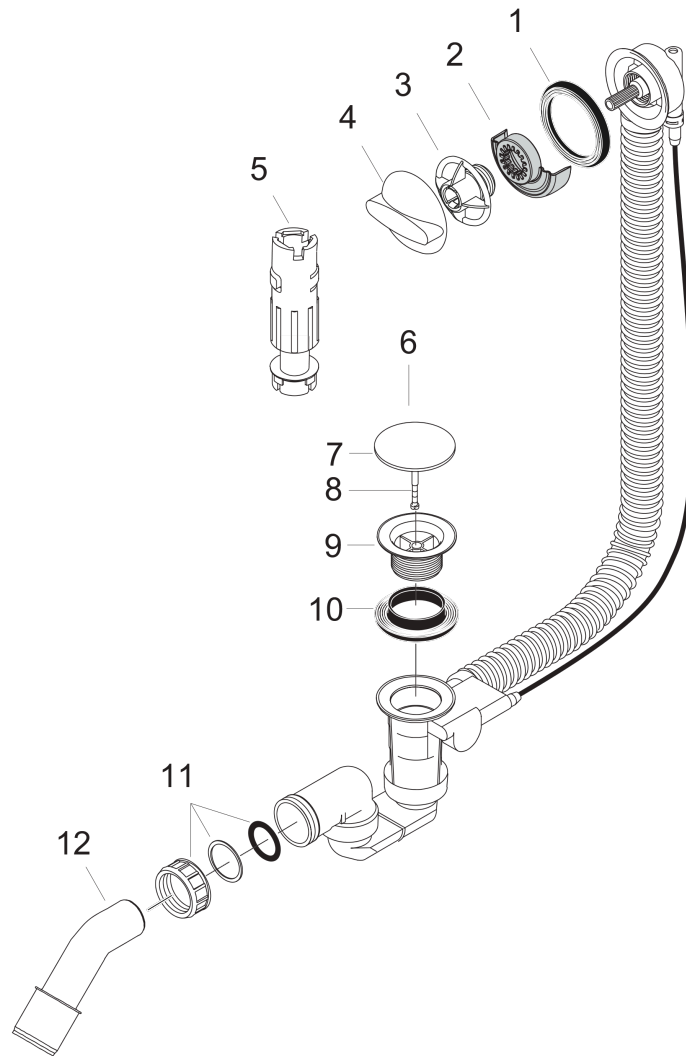

Flexaplust

Complete set waste and overflow set for standard bath tubs

Surfaces: **Chrome** Article Number: **58143000**

Description

product features

- consists of: basic set, finish set
- TÜV certified
- suitable for standard bath tubs
- PE screw connection G 1½ x 40/ 50 mm
- flexible overflow hose
- bowden cable length 520 mm
- odour trap - backwater height is 50 mm

Certificates

Product image

Scale drawing

Flexaplust
Complete set waste and overflow set for standard bath tubs
 Surfaces: **Chrome** Article Number: **58143000**

Exploded Drawing

Year of production: >01/99

Flexaplus**Complete set waste and overflow set for standard bath tubs**Surfaces: **Chrome** Article Number: **58143000****Spare part list**

Year of production: >01/99

Pos.	Description	Article Number	Price	PU
1	form ring	96331000	-	1
2	dam element	97699000	-	1
3	fixing ring	96327000	-	1
4	turning handle	96329000	-	1
5	special tool set	58085000	-	1
6	plug	96153000	-	1
7	O-ring 36x3,5	98066000	-	1
8	hexagon socket screw M5x25	97658000	-	1
9	valve	96328000	-	1
10	form ring	96330000	-	1
11	sleeve nut	96332000	-	1
12	bent outlet	96221000	-	1