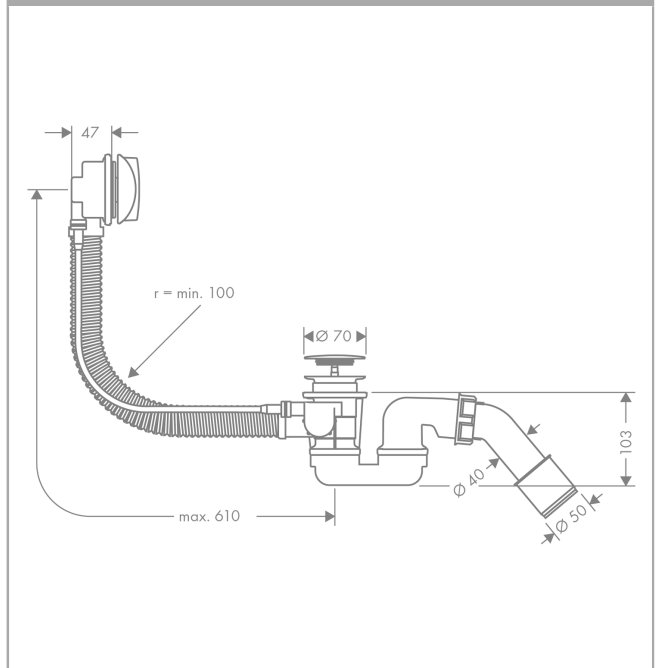

Flexaplust

Complete set waste and overflow set for standard bath tubs

Surfaces: **Chrome** Article Number: **58143000**

Description

product features

- consists of: basic set, finish set
- TÜV certified
- suitable for standard bath tubs
- PE screw connection G 1½ x 40/ 50 mm
- flexible overflow hose
- bowden cable length 520 mm
- odour trap - backwater height is 50 mm

Certificates

Product image

Scale drawing

Flexaplust
Complete set waste and overflow set for standard bath tubs
 Surfaces: **Chrome** Article Number: **58143000**

Exploded Drawing

Year of production: >01/99

Flexaplus**Complete set waste and overflow set for standard bath tubs**Surfaces: **Chrome** Article Number: **58143000****Spare part list**

Year of production: >01/99

Pos.	Description	Article Number	Price	PU
1	form ring	96331000	-	1
2	dam element	97699000	-	1
3	fixing ring	96327000	-	1
4	turning handle	96329000	-	1
5	special tool set	58085000	-	1
6	plug	96153000	-	1
7	O-ring 36x3,5	98066000	-	1
8	hexagon socket screw M5x25	97658000	-	1
9	valve	96328000	-	1
10	form ring	96330000	-	1
11	sleeve nut	96332000	-	1
12	bent outlet	96221000	-	1