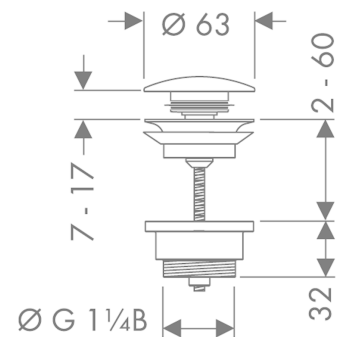

Waste set push-open for basin and bidet mixers

Surfaces: **Matt Black** Article Number: **50100670**

Description

product features

- operation with pressure plug
- for basins with overflow hole
- drain plug material brass
- connection dimension G 1¼

Design awards

Product image

Scale drawing

Waste set push-open for basin and bidet mixers
 Surfaces: **Matt Black** Article Number: **50100670**

Exploded Drawing

Year of production: >06/20