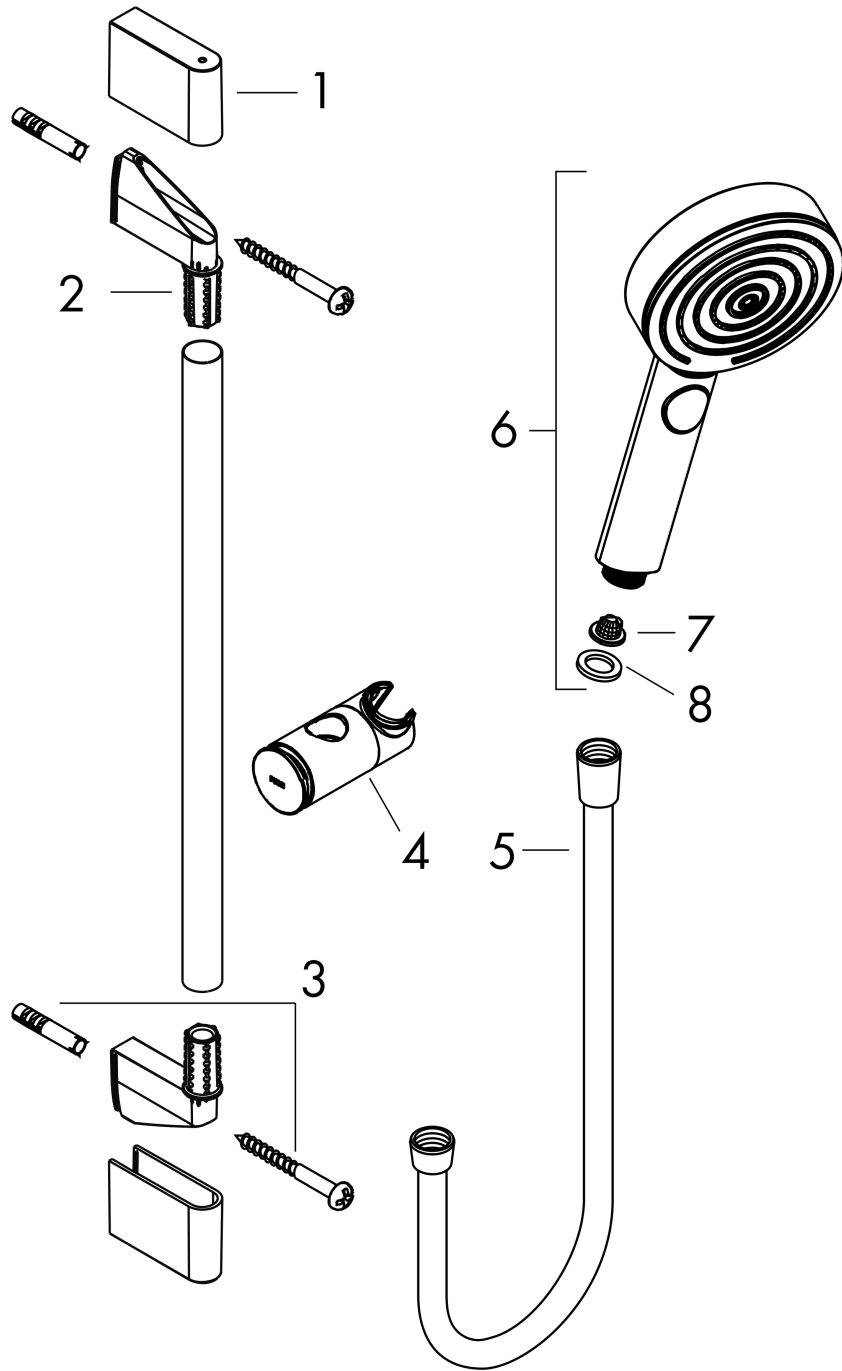

#### product features

- consists of: hand shower, shower bar, shower hose, slider
- shower head size: 105 mm
- spray type: PowderRain, IntenseRain, Massage spray
- convenient diversion via Select button
- maximum flow rate at 3 bar: 8,2 l/min
- minimum flow pressure: 1,2 bar
- pivot connector prevent hose from tangling
- wall supports of plastic
- stand pipe length: 959 mm
- shower bar diameter: 22 mm
- profile stand pipe: round
- drilling distance 915 mm
- height-adjustable slider with locking push-button slider
- hand shower holder of plastic/metal

### Scale drawing

**Pulsify Select S**  
**Shower set 105 3jet Relaxation EcoSmart with shower bar 90 cm**  
 Surfaces: **Chrome**    Article Number: **24171000**

### Flowchart

The consumption was measured in combination with the appropriate fittings (thermostat/mixer/in-wall valve) to reflect actual application in practice.

**Pulsify Select S**  
**Shower set 105 3jet Relaxation EcoSmart with shower bar 90 cm**  
 Surfaces: **Chrome**    Article Number: **24171000**

## Exploded Drawing

Year of production: >06/21

**Pulsify Select S**  
**Shower set 105 3jet Relaxation EcoSmart with shower bar 90 cm**  
 Surfaces: **Chrome**    Article Number: **24171000**