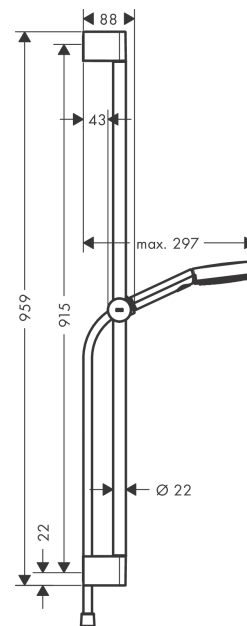

Scale drawing