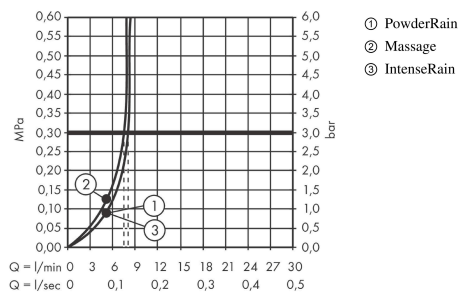

Pulsify Select S
Shower set 105 3jet Relaxation EcoSmart with shower bar 90 cm
Surfaces: **Chrome**   Article Number: **24171000**

Flowchart

The consumption was measured in combination with the appropriate fittings (thermostat/mixer/in-wall valve) to reflect actual application in practice.