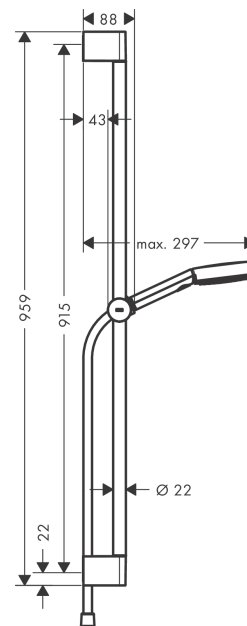

Pulsify Select S

Shower set 105 3jet Relaxation EcoSmart with shower bar 90 cm

Surfaces: **Matt Black** Article Number: **24171670**

Description

product features

- consists of: hand shower, shower bar, shower hose, slider
- shower head size: 105 mm
- spray type: PowderRain, IntenseRain, Massage spray
- convenient diversion via Select button
- maximum flow rate at 3 bar: 8,2 l/min
- minimum flow pressure: 1,2 bar
- pivot connector prevent hose from tangling
- wall supports of plastic
- stand pipe length: 959 mm
- shower bar diameter: 22 mm
- profile stand pipe: round
- drilling distance 915 mm
- height-adjustable slider with locking push-button slider
- hand shower holder of plastic/metal

Technology

Design awards

reddot winner 2021

Product image

Scale drawing

Pulsify Select S
Shower set 105 3jet Relaxation EcoSmart with shower bar 90 cm
 Surfaces: **Matt Black** Article Number: **24171670**

Flowchart

The consumption was measured in combination with the appropriate fittings (thermostat/mixer/in-wall valve) to reflect actual application in practice.

Pulsify Select S
Shower set 105 3jet Relaxation EcoSmart with shower bar 90 cm
 Surfaces: **Matt Black** Article Number: **24171670**

Pos.	Description	Article Number	Price	PU
1	cover	95217670	-	1
2	wall support	95218000	-	1
3	mounting set	96179000	-	1
4	support, assy	93517670	-	1
5	shower hose Isiflex'B 1,60 m	28276670	-	1
6	-	24111670	-	1
7	filter	92672000	-	1
8	seal	98058000	-	1
a	tile-matching-disk 7 mm	97450000	-	1