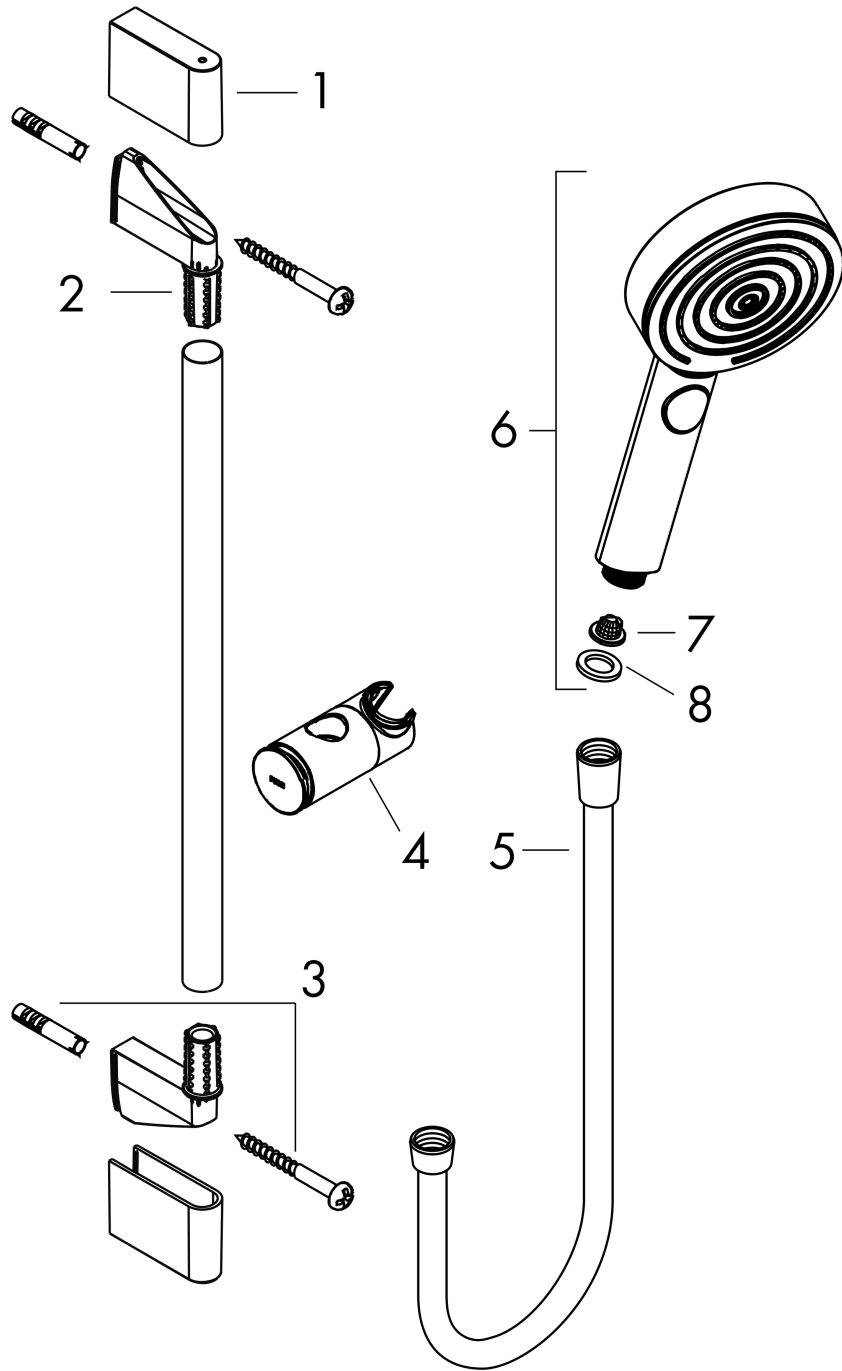

Pulsify Select S

Shower set 105 3jet Relaxation EcoSmart with shower bar 90 cm

Surfaces: **Matt Black** Article Number: **24171670**

Description

product features

- consists of: hand shower, shower bar, shower hose, slider
- shower head size: 105 mm
- spray type: PowderRain, IntenseRain, Massage spray
- convenient diversion via Select button
- maximum flow rate at 3 bar: 8,2 l/min
- minimum flow pressure: 1,2 bar
- pivot connector prevent hose from tangling
- wall supports of plastic
- stand pipe length: 959 mm
- shower bar diameter: 22 mm
- profile stand pipe: round
- drilling distance 915 mm
- height-adjustable slider with locking push-button slider
- hand shower holder of plastic/metal

Technology

Design awards

reddot winner 2021

Product image

Scale drawing

Pulsify Select S
Shower set 105 3jet Relaxation EcoSmart with shower bar 90 cm
 Surfaces: **Matt Black** Article Number: **24171670**

Flowchart

The consumption was measured in combination with the appropriate fittings (thermostat/mixer/in-wall valve) to reflect actual application in practice.

Pulsify Select S
Shower set 105 3jet Relaxation EcoSmart with shower bar 90 cm
 Surfaces: **Matt Black** Article Number: **24171670**

Exploded Drawing

Year of production: >06/21

Pulsify Select S
Shower set 105 3jet Relaxation EcoSmart with shower bar 90 cm
 Surfaces: **Matt Black** Article Number: **24171670**

Spare part list

Year of production: >06/21