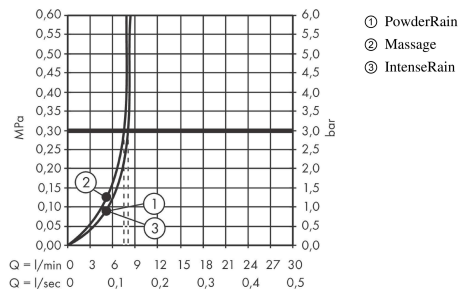

Pulsify Select S

Shower set 105 3jet Relaxation EcoSmart with shower bar 90 cm

Surfaces: **Matt Black** Article Number: **24171670**

Description

product features

- consists of: hand shower, shower bar, shower hose, slider
- shower head size: 105 mm
- spray type: PowderRain, IntenseRain, Massage spray
- convenient diversion via Select button
- maximum flow rate at 3 bar: 8,2 l/min
- minimum flow pressure: 1,2 bar
- pivot connector prevent hose from tangling
- wall supports of plastic
- stand pipe length: 959 mm
- shower bar diameter: 22 mm
- profile stand pipe: round
- drilling distance 915 mm
- height-adjustable slider with locking push-button slider
- hand shower holder of plastic/metal

Technology

Design awards

reddot winner 2021

Product image

Scale drawing

Pulsify Select S
Shower set 105 3jet Relaxation EcoSmart with shower bar 90 cm
 Surfaces: **Matt Black** Article Number: **24171670**

Flowchart

The consumption was measured in combination with the appropriate fittings (thermostat/mixer/in-wall valve) to reflect actual application in practice.

Pulsify Select S
Shower set 105 3jet Relaxation EcoSmart with shower bar 90 cm
 Surfaces: **Matt Black** Article Number: **24171670**