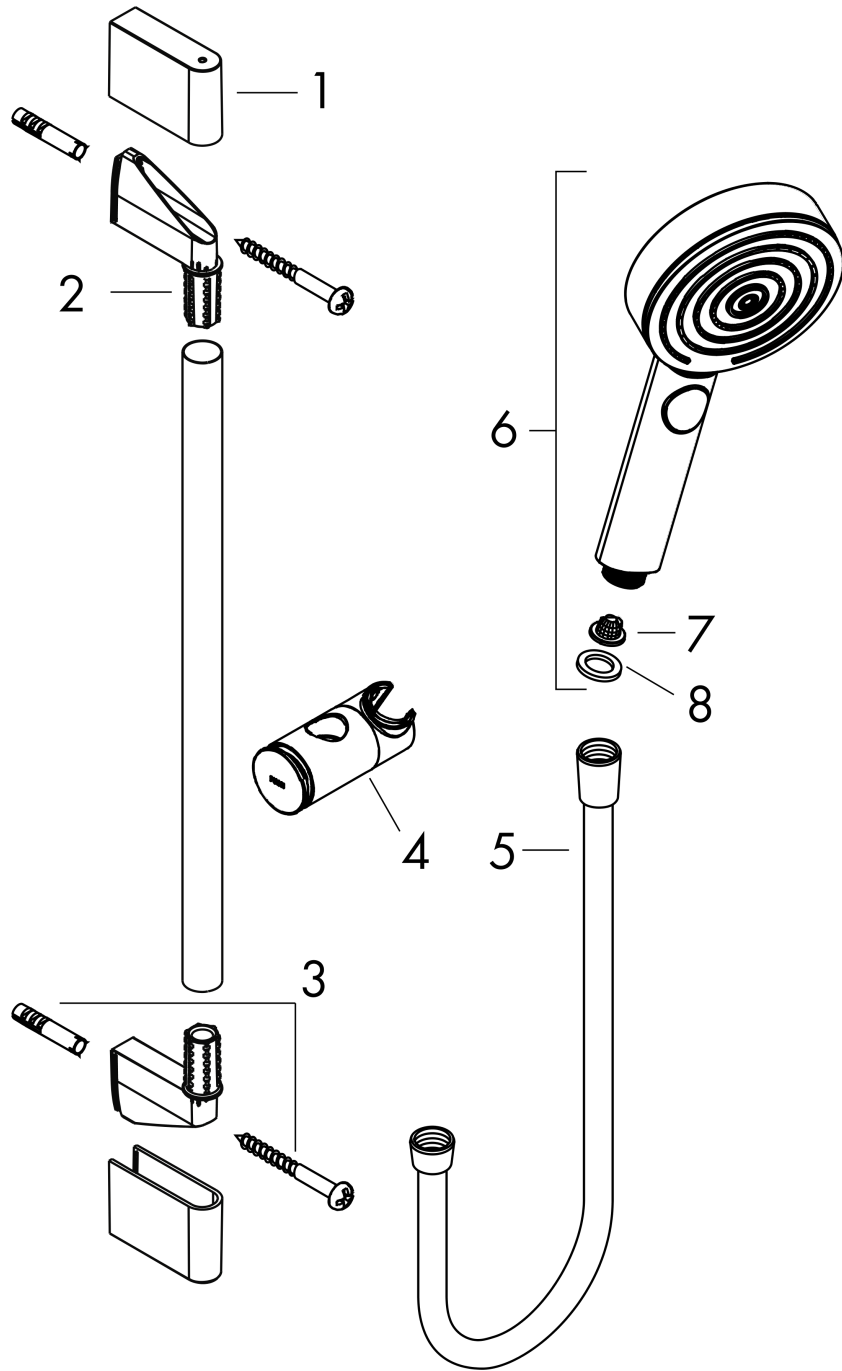

Pulsify Select S
Shower set 105 3jet Relaxation with shower bar 90 cm
 Surfaces: **Matt Black** Article Number: **24170670**

Description

product features

- consists of: hand shower, shower bar, shower hose, slider
- shower head size: 105 mm
- spray type: PowderRain, IntenseRain, Massage spray
- convenient diversion via Select button
- maximum flow rate at 3 bar: 11,4 l/min
- minimum flow pressure: 1 bar
- pivot connector prevent hose from tangling
- wall supports of plastic
- stand pipe length: 959 mm
- shower bar diameter: 22 mm
- profile stand pipe: round
- drilling distance 915 mm
- height-adjustable slider with locking push-button slider
- hand shower holder of plastic/metal

Technology

Design awards

reddot winner 2021

Product image

Scale drawing

Pulsify Select S
Shower set 105 3jet Relaxation with shower bar 90 cm
 Surfaces: **Matt Black** Article Number: **24170670**

Flowchart

The consumption was measured in combination with the appropriate fittings (thermostat/mixer/in-wall valve) to reflect actual application in practice.

Pulsify Select S
Shower set 105 3jet Relaxation with shower bar 90 cm
 Surfaces: **Matt Black** Article Number: **24170670**

Exploded Drawing

Year of production: >06/21

Pulsify Select S
Shower set 105 3jet Relaxation with shower bar 90 cm
 Surfaces: **Matt Black** Article Number: **24170670**

Spare part list

Year of production: >06/21