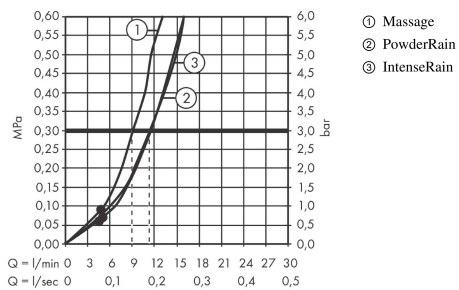

Pulsify Select S
Shower set 105 3jet Relaxation with shower bar 90 cm
 Surfaces: **Matt Black** Article Number: **24170670**

Description

product features

- consists of: hand shower, shower bar, shower hose, slider
- shower head size: 105 mm
- spray type: PowderRain, IntenseRain, Massage spray
- convenient diversion via Select button
- maximum flow rate at 3 bar: 11,4 l/min
- minimum flow pressure: 1 bar
- pivot connector prevent hose from tangling
- wall supports of plastic
- stand pipe length: 959 mm
- shower bar diameter: 22 mm
- profile stand pipe: round
- drilling distance 915 mm
- height-adjustable slider with locking push-button slider
- hand shower holder of plastic/metal

Technology

Design awards

reddot winner 2021

Product image

Scale drawing

Pulsify Select S
Shower set 105 3jet Relaxation with shower bar 90 cm
 Surfaces: **Matt Black** Article Number: **24170670**

Flowchart

The consumption was measured in combination with the appropriate fittings (thermostat/mixer/in-wall valve) to reflect actual application in practice.

Pulsify Select S
Shower set 105 3jet Relaxation with shower bar 90 cm
 Surfaces: **Matt Black** Article Number: **24170670**