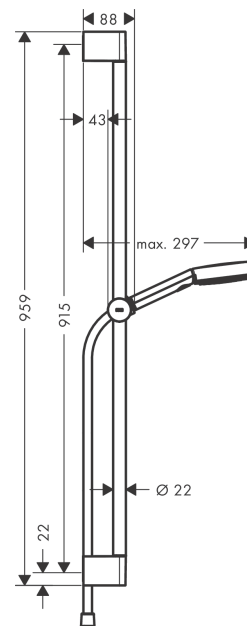

Pulsify Select S
Shower set 105 3jet Relaxation with shower bar 90 cm
 Surfaces: **Matt Black** Article Number: **24170670**

Description

product features

- consists of: hand shower, shower bar, shower hose, slider
- shower head size: 105 mm
- spray type: PowderRain, IntenseRain, Massage spray
- convenient diversion via Select button
- maximum flow rate at 3 bar: 11,4 l/min
- minimum flow pressure: 1 bar
- pivot connector prevent hose from tangling
- wall supports of plastic
- stand pipe length: 959 mm
- shower bar diameter: 22 mm
- profile stand pipe: round
- drilling distance 915 mm
- height-adjustable slider with locking push-button slider
- hand shower holder of plastic/metal

Technology

Design awards

reddot winner 2021

Product image

Scale drawing

Pulsify Select S
Shower set 105 3jet Relaxation with shower bar 90 cm
 Surfaces: **Matt Black** Article Number: **24170670**

Flowchart

The consumption was measured in combination with the appropriate fittings (thermostat/mixer/in-wall valve) to reflect actual application in practice.

Pulsify Select S
Shower set 105 3jet Relaxation with shower bar 90 cm
 Surfaces: **Matt Black** Article Number: **24170670**

Pos.	Description	Article Number	Price	PU
1	cover	95217670	-	1
2	wall support	95218000	-	1
3	mounting set	96179000	-	1
4	support, assy	93517670	-	1
5	shower hose Isiflex'B 1,60 m	28276670	-	1
6	-	24110670	-	1
7	filter	92672000	-	1
8	seal	98058000	-	1
a	tile-matching-disk 7 mm	97450000	-	1