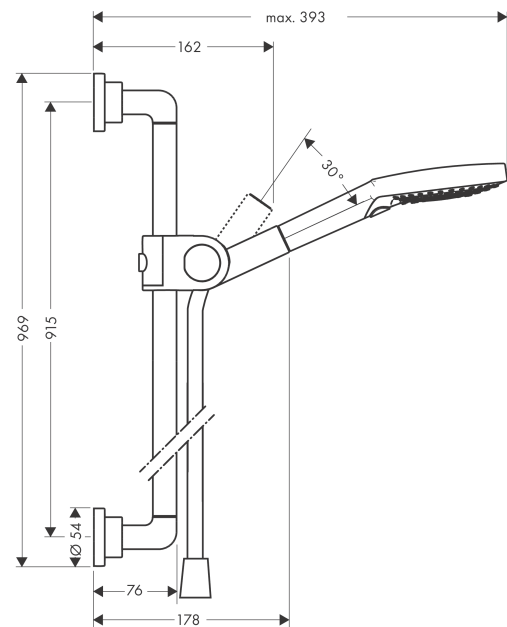

AXOR Citterio

Shower set 0.90 m with hand shower 120 3jet

Surfaces: **Brushed Black Chrome** Article Number: **27991340**

Description

product features

- consists of: hand shower, shower bar, shower hose, slider
- shower head size: 120 mm
- spray type: Rain, RainAir, WhirlAir
- convenient diversion via Select button
- inclination angle can be adjusted by 30°
- wall bar 0.90 m
- support for shower hose with conical nuts
- maximum flow rate at 3 bar: 16 l/min
- minimum flow pressure: 1 bar
- pivot connector prevent hose from tangling
- wall mounting: screw fastening
- wall supports of metal
- profile stand pipe: round

Technology

Product image

Scale drawing

AXOR Citterio
Shower set 0.90 m with hand shower 120 3jet
 Surfaces: **Brushed Black Chrome** Article Number: **27991340**

Flowchart

The consumption was measured in combination with the appropriate fittings (thermostat/mixer/in-wall valve) to reflect actual application in practice.

AXOR Citterio
Shower set 0.90 m with hand shower 120 3jet
 Surfaces: **Brushed Black Chrome** Article Number: **27991340**

Installation examples