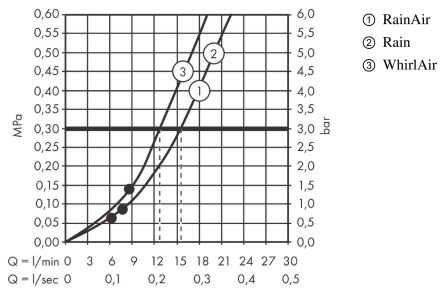

AXOR Citterio

Shower set 0.90 m with hand shower 120 3jet

Surfaces: **Brushed Black Chrome** Article Number: **27991340**

Description

product features

- consists of: hand shower, shower bar, shower hose, slider
- shower head size: 120 mm
- spray type: Rain, RainAir, WhirlAir
- convenient diversion via Select button
- inclination angle can be adjusted by 30°
- wall bar 0.90 m
- support for shower hose with conical nuts
- maximum flow rate at 3 bar: 16 l/min
- minimum flow pressure: 1 bar
- pivot connector prevent hose from tangling
- wall mounting: screw fastening
- wall supports of metal
- profile stand pipe: round

Technology

Product image

Scale drawing

AXOR Citterio
Shower set 0.90 m with hand shower 120 3jet
 Surfaces: **Brushed Black Chrome** Article Number: **27991340**

Flowchart

The consumption was measured in combination with the appropriate fittings (thermostat/mixer/in-wall valve) to reflect actual application in practice.