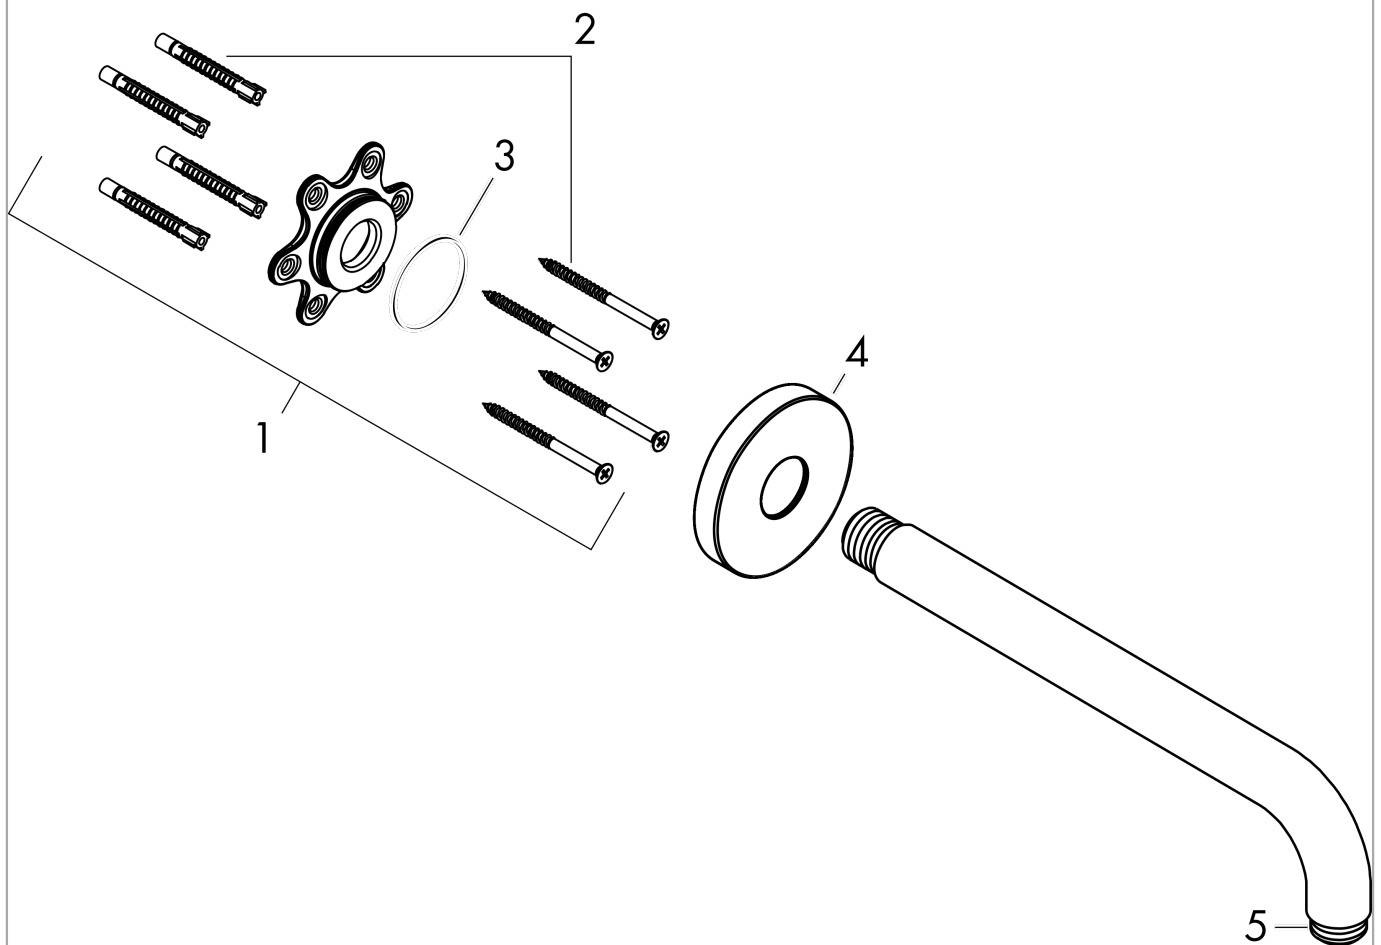

Shower arm 38.9 cm

Surfaces: **Brushed Bronze** Article Number: **27413140**

Description

product features

- length: 389 mm
- installation type: exposed installation
- material: brass
- version: 90° angle
- connection type: G 1/2

Design awards

Product image

Scale drawing

Shower arm 38.9 cm

Surfaces: **Brushed Bronze**

Article Number: **27413140**

Exploded Drawing

Year of production: >12/20

Shower arm 38.9 cm

Surfaces: **Brushed Bronze** Article Number: **27413140**

Spare part list

Year of production: >12/20

Pos.	Description	Article Number	Price	PU
1	mounting kit	95208000	-	1
2	mounting set	40916000	-	1
3	O-ring 34x2	98383000	-	1
4	escutcheon Ø 80 mm	98940140	-	1
5	O-ring 16x2	98133000	-	1