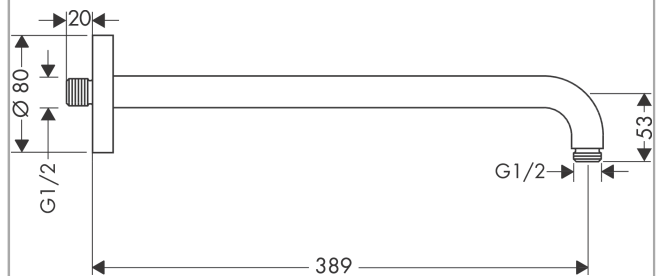

Shower arm 38.9 cm

Surfaces: **Brushed Bronze** Article Number: **27413140**

Description

product features

- length: 389 mm
- installation type: exposed installation
- material: brass
- version: 90° angle
- connection type: G 1/2

Design awards

Product image

Scale drawing

Shower arm 38.9 cm

Surfaces: **Brushed Bronze**

Article Number: **27413140**

Exploded Drawing

Year of production: >12/20

Shower arm 38.9 cm

Surfaces: **Brushed Bronze** Article Number: **27413140**

Spare part list

Year of production: >12/20

Pos.	Description	Article Number	Price	PU
1	mounting kit	95208000	-	1
2	mounting set	40916000	-	1
3	O-ring 34x2	98383000	-	1
4	escutcheon Ø 80 mm	98940140	-	1
5	O-ring 16x2	98133000	-	1