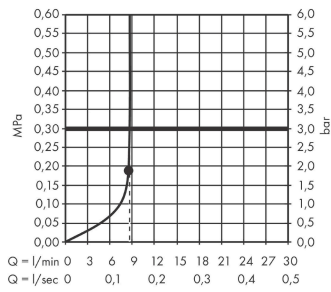

Rainfinity

Overhead shower 250 1jet EcoSmart

Surfaces: **Matt Black** Article Number: **26229670**

Description

product features

- shower head size: 250 mm
- spray type: PowderRain
- ball-joint: overhead shower angle (2 x 5°) adjustable
- material spray disc: aluminium
- spray disc surface: graphite
- maximum flow rate at 3 bar: 9 l/min
- flow rate PowderRain spray (at 3 bar): 9 l/min
- minimum function point for proper function: 8,5 l/min
- minimum flow pressure: 1,7 bar
- overhead shower removable for cleaning
- installation: ceiling or wall, Tool-free assembly and disassembly
- connection thread G ½
- connection dimension: DN15
- not suitable for continuous flow water heaters

Technology

Design awards

reddot award 2019
best of the best

Product image

Scale drawing

Rainfinity
Overhead shower 250 1jet EcoSmart
 Surfaces: **Matt Black** Article Number: **26229670**

Flowchart

The consumption was measured in combination with the appropriate fittings (thermostat/mixer/in-wall valve) to reflect actual application in practice.