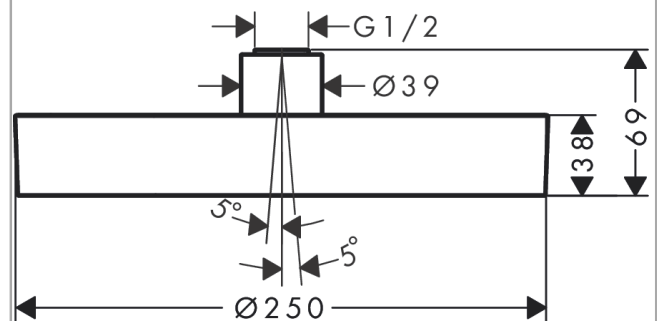

Rainfinity

Overhead shower 250 1jet EcoSmart

Surfaces: **Matt Black** Article Number: **26229670**

Description

product features

- shower head size: 250 mm
- spray type: PowderRain
- ball-joint: overhead shower angle (2 x 5°) adjustable
- material spray disc: aluminium
- spray disc surface: graphite
- maximum flow rate at 3 bar: 9 l/min
- flow rate PowderRain spray (at 3 bar): 9 l/min
- minimum function point for proper function: 8,5 l/min
- minimum flow pressure: 1,7 bar
- overhead shower removable for cleaning
- installation: ceiling or wall, Tool-free assembly and disassembly
- connection thread G ½
- connection dimension: DN15
- not suitable for continuous flow water heaters

Technology

Design awards

reddot award 2019
best of the best

Product image

Scale drawing

Rainfinity
Overhead shower 250 1jet EcoSmart
 Surfaces: **Matt Black** Article Number: **26229670**

Flowchart

The consumption was measured in combination with the appropriate fittings (thermostat/mixer/in-wall valve) to reflect actual application in practice.