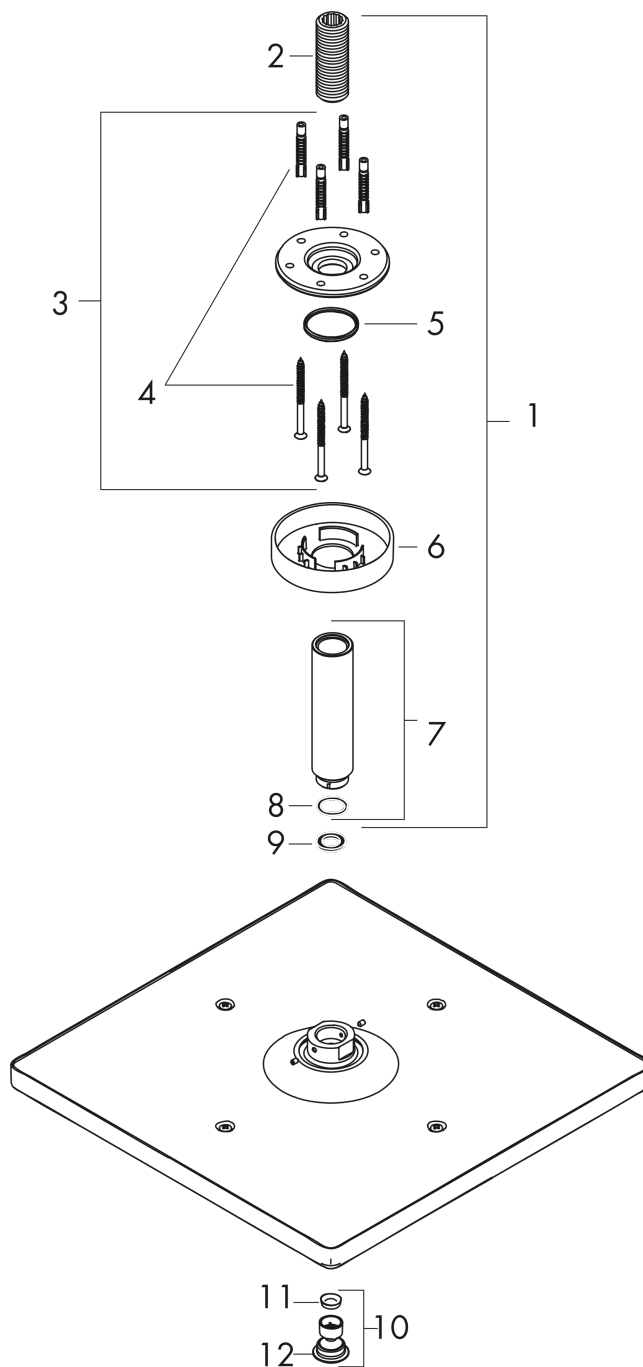

##### product features

- consists of: overhead shower, ceiling connector
- shower head size: 300 x 300 mm
- spray type: RainAir
- ball-joint: overhead shower angle adjustable
- material spray disc: metal
- brass ceiling connector
- ceiling connection length: 158 mm
- maximum flow rate at 3 bar: 17 l/min
- flow rate RainAir spray (at 3 bar): 17 l/min
- minimum flow pressure: 1,4 bar
- spray disc removable for cleaning
- installation: ceiling
- connection thread G 1/2
- connection dimension: DN15

### Flowchart

The consumption was measured in combination with the appropriate fittings (thermostat/mixer/in-wall valve) to reflect actual application in practice.

**Raindance E**  
**Overhead shower 300 1jet with ceiling connector**  
 Surfaces: **Brushed Bronze**    Article Number: **26250140**

### Exploded Drawing

Year of production: >07/18

**Raindance E****Overhead shower 300 1jet with ceiling connector**Surfaces: **Brushed Bronze** Article Number: **26250140****Spare part list**

Year of production: &gt;07/18

Pos.	Description	Article Number	Price	PU
1	shower arm	27393140	-	1
2	connecting thread	95188000	-	1
3	mounting kit	95208000	-	1
4	mounting set	40916000	-	1
5	O-ring 34x2	98383000	-	1
6	escutcheon Ø 80 mm	92122140	-	1
7	shower arm	27479140	-	1
8	O-ring 16x2	98133000	-	1
9	seal	98058000	-	1
10	air jet	93127140	-	1
11	filter	93128000	-	1
12	O-ring 15x2	98163000	-	1