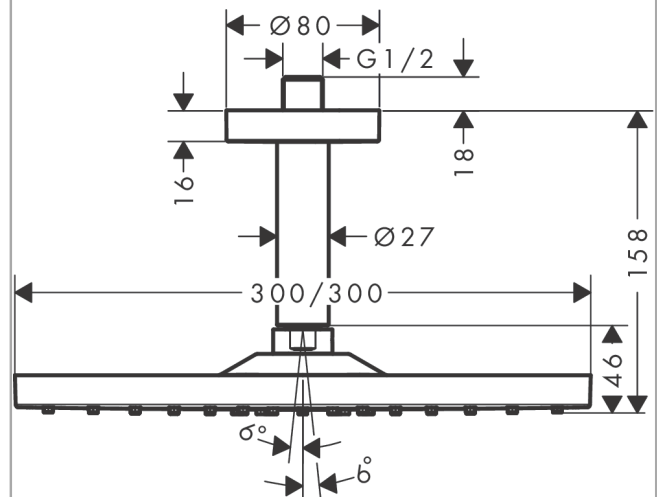

Scale drawing