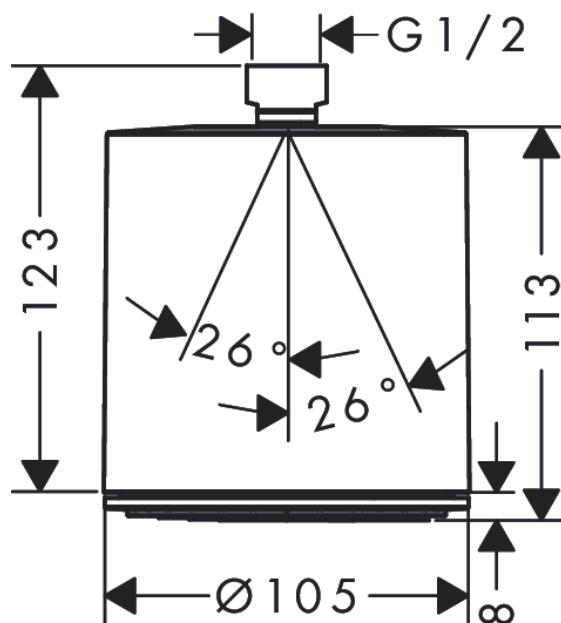

#### product features

- shower head size: 105 mm
- spray type: PowderRain
- ball-joint: overhead shower angle adjustable
- material spray disc: plastic
- spray disc surface: graphite
- maximum flow rate at 3 bar: 11,7 l/min
- flow rate PowderRain spray (at 3 bar): 11,7 l/min
- minimum function point for proper function: 5,6 l/min
- connection thread G ½
- connection dimension: DN15
- not suitable for continuous flow water heaters

### Scale drawing