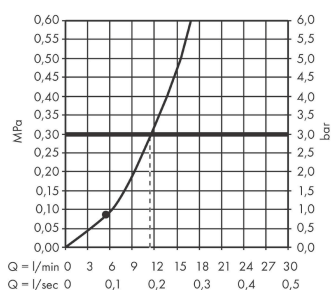

Flowchart

The consumption was measured in combination with the appropriate fittings (thermostat/mixer/ in-wall valve) to reflect actual application in practice.