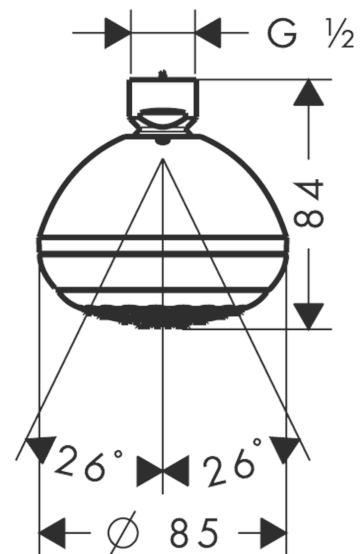

Crometta 85
Overhead shower 1jet Green 6 l/min
 Surfaces: **Chrome** Article Number: **28423000**

Description

product features

- shower head size: 85 mm
- spray type: normal spray
- ball-joint: overhead shower angle adjustable
- material spray disc: plastic
- grey spray disc
- maximum flow rate at 3 bar: 5,7 l/min
- flow rate normal spray (at 3 bar): 5,7 l/min
- minimum flow pressure: 1 bar
- installation: ceiling or wall
- connection thread G ½
- connection dimension: DN15

Technology

Product image

Scale drawing

Flowchart

The consumption was measured in combination with the appropriate fittings (thermostat/mixer/ in-wall valve) to reflect actual application in practice.

Crometta 85
Overhead shower 1jet Green 6 l/min
Surfaces: **Chrome** Article Number: **28423000**

Exploded Drawing

Year of production: >02/08

Crometta 85
Overhead shower 1jet Green 6 l/min
 Surfaces: **Chrome** Article Number: **28423000**

Spare part list

Year of production: >02/08

Pos.	Description	Article Number	Price	PU
1	filter packing	96477000	-	1