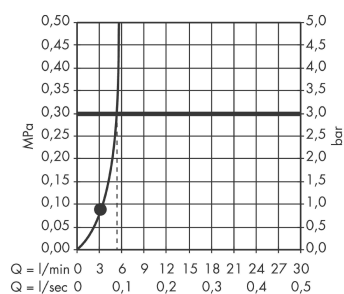

Crometta 85
Overhead shower 1jet Green 6 l/min
 Surfaces: **Chrome** Article Number: **28423000**

Description

product features

- shower head size: 85 mm
- spray type: normal spray
- ball-joint: overhead shower angle adjustable
- material spray disc: plastic
- grey spray disc
- maximum flow rate at 3 bar: 5,7 l/min
- flow rate normal spray (at 3 bar): 5,7 l/min
- minimum flow pressure: 1 bar
- installation: ceiling or wall
- connection thread G ½
- connection dimension: DN15

Technology

Product image

Scale drawing

Flowchart

The consumption was measured in combination with the appropriate fittings (thermostat/mixer/ in-wall valve) to reflect actual application in practice.

Crometta 85
Overhead shower 1jet Green 6 l/min
Surfaces: **Chrome** Article Number: **28423000**

Exploded Drawing

Year of production: >02/08

Crometta 85
Overhead shower 1jet Green 6 l/min
 Surfaces: **Chrome** Article Number: **28423000**

Spare part list

Year of production: >02/08

Pos.	Description	Article Number	Price	PU
1	filter packing	96477000	-	1