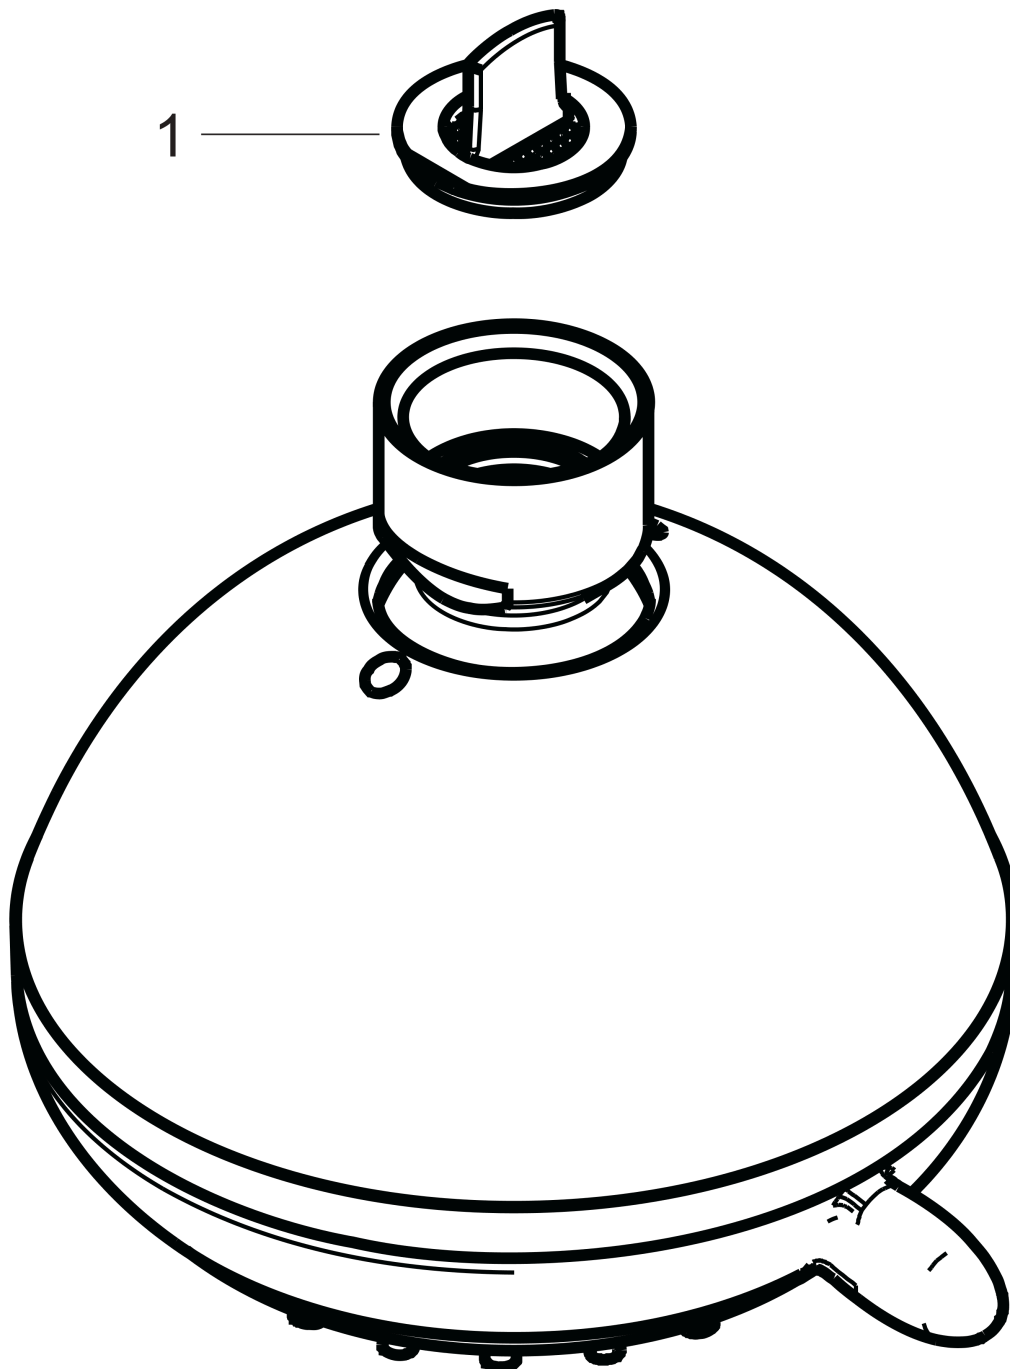

Crometta 85
Overhead shower 1jet Green 6 l/min
 Surfaces: **Chrome** Article Number: **28423000**

Description

product features

- shower head size: 85 mm
- spray type: normal spray
- ball-joint: overhead shower angle adjustable
- material spray disc: plastic
- grey spray disc
- maximum flow rate at 3 bar: 5,7 l/min
- flow rate normal spray (at 3 bar): 5,7 l/min
- minimum flow pressure: 1 bar
- installation: ceiling or wall
- connection thread G ½
- connection dimension: DN15

Technology

Product image

Scale drawing

Flowchart

The consumption was measured in combination with the appropriate fittings (thermostat/mixer/ in-wall valve) to reflect actual application in practice.

Crometta 85
Overhead shower 1jet Green 6 l/min
Surfaces: **Chrome** Article Number: **28423000**

Exploded Drawing

Year of production: >02/08

Crometta 85
Overhead shower 1jet Green 6 l/min
 Surfaces: **Chrome** Article Number: **28423000**

Spare part list

Year of production: >02/08

Pos.	Description	Article Number	Price	PU
1	filter packing	96477000	-	1