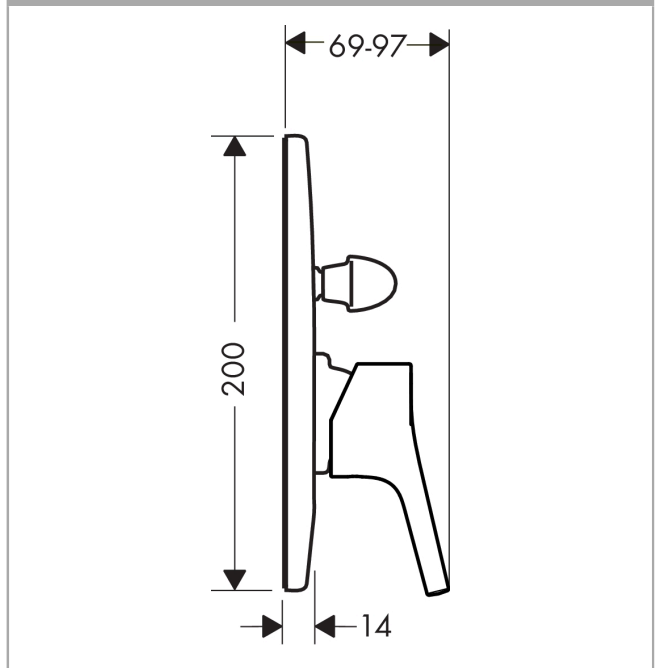

Talis S
Single lever bath mixer for concealed installation
 Surfaces: **Chrome** Article Number: **72407000**

Description

product features

- 2 functions
- connection type: basic set
- min. operating pressure: 1 bar
- max. operating pressure: 10 bar
- ceramic cartridge
- temperature limitation adjustable
- diverter with automatic resetting

Product image

Scale drawing

Flowchart

Talis S
Single lever bath mixer for concealed installation
 Surfaces: **Chrome** Article Number: **72407000**

Exploded Drawing

Year of production: >10/15

Talis S
Single lever bath mixer for concealed installation
 Surfaces: **Chrome** Article Number: **72407000**

Spare part list

Year of production: >10/15

Pos.	Description	Article Number	Price	PU
1	handle	92644000	-	1
2	screw cover	96338000	-	1
3	escutcheon bath/shower mixer	95011000	-	1
4	O-Ring 48x3	95508000	-	1
5	flange	95010000	-	1
6	diverter assy with sleeve and handle	95015000	-	1
7	diverter knob cpl.	95013000	-	1
8	hollow set screw M4x10	97667000	-	1
9	cover cap	95433000	-	1
10	hollow screw	96065000	-	1
11	O-ring 14x3	98130000	-	1
12	O-ring 10x1,5	98123000	-	1
13	O-ring 16x2,5	98134000	-	1
14	O-ring 13x2	98128000	-	1
15	selector assy	96937000	-	1
16	extension set 28 mm tub mixer	32498000	-	1
17	O-ring 12x1,5	98430000	-	1
a	concealed item	31741180	-	1