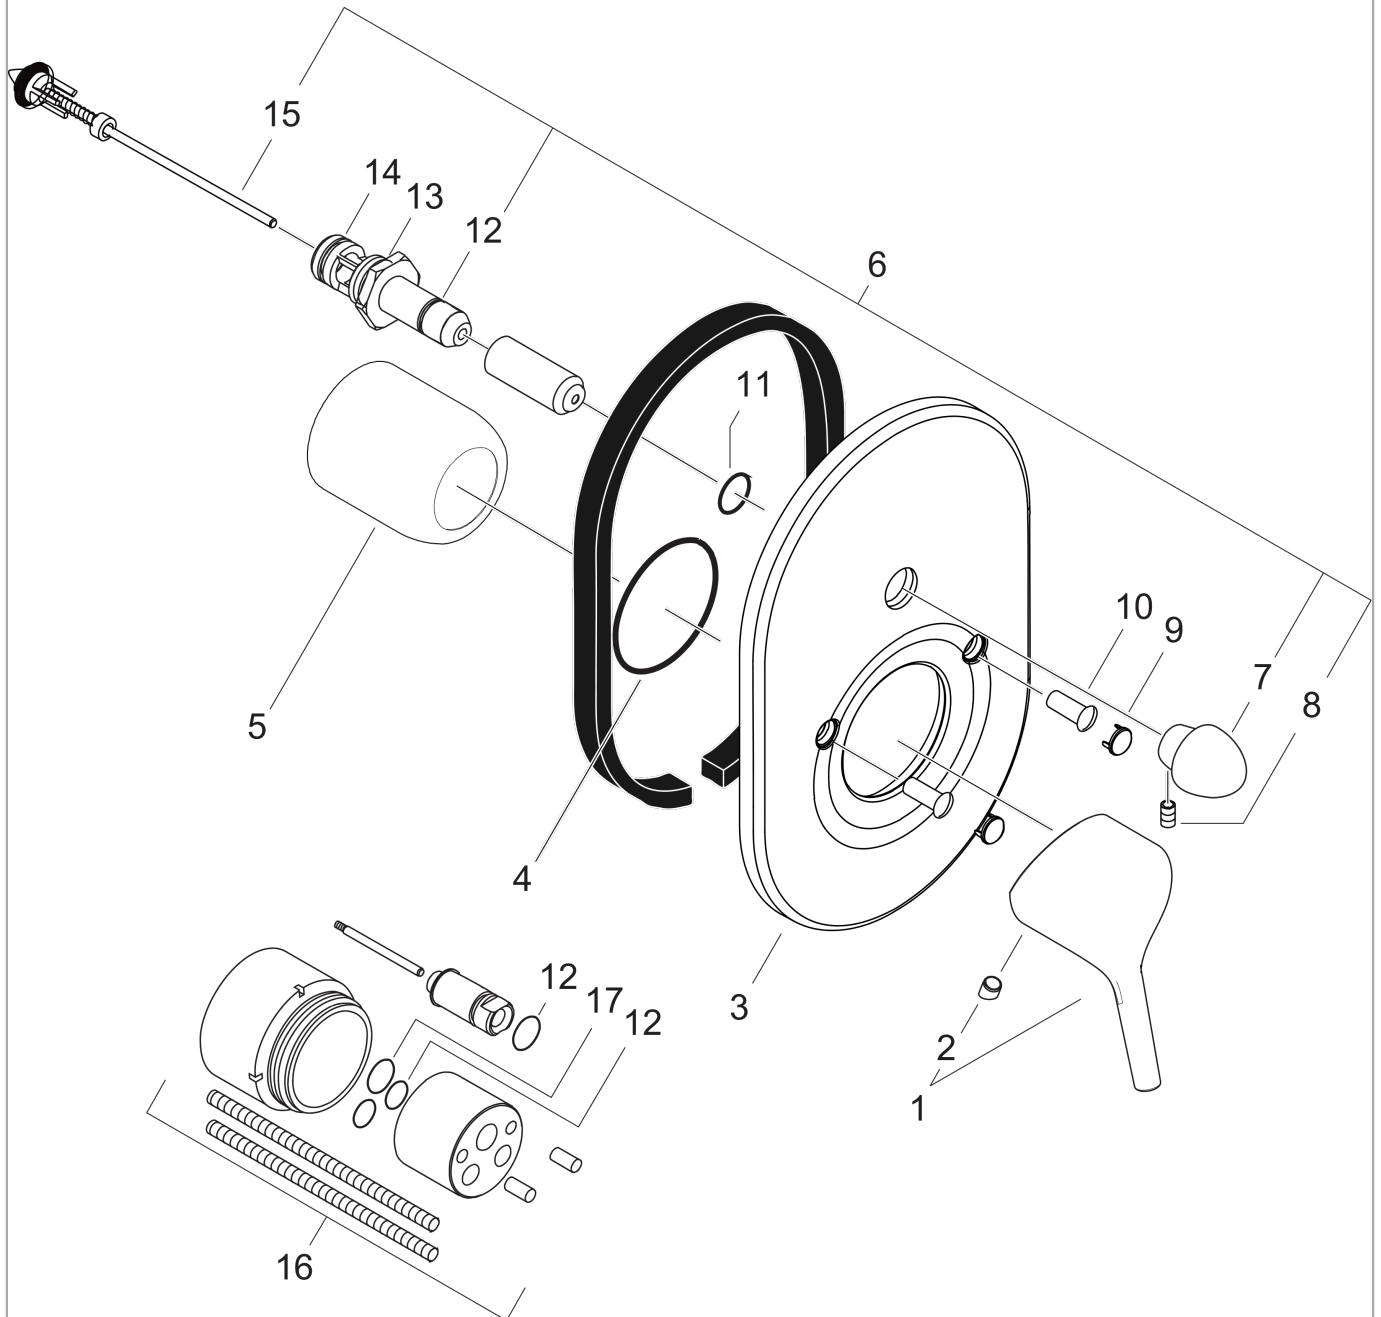

Talis S
Single lever bath mixer for concealed installation
 Surfaces: **Chrome** Article Number: **72407000**

Description

product features

- 2 functions
- connection type: basic set
- min. operating pressure: 1 bar
- max. operating pressure: 10 bar
- ceramic cartridge
- temperature limitation adjustable
- diverter with automatic resetting

Product image

Scale drawing

Flowchart

Talis S
Single lever bath mixer for concealed installation
 Surfaces: **Chrome** Article Number: **72407000**

Exploded Drawing

Year of production: >10/15

Talis S
Single lever bath mixer for concealed installation
 Surfaces: **Chrome** Article Number: **72407000**

Spare part list

Year of production: >10/15

Pos.	Description	Article Number	Price	PU
1	handle	92644000	-	1
2	screw cover	96338000	-	1
3	escutcheon bath/shower mixer	95011000	-	1
4	O-Ring 48x3	95508000	-	1
5	flange	95010000	-	1
6	diverter assy with sleeve and handle	95015000	-	1
7	diverter knob cpl.	95013000	-	1
8	hollow set screw M4x10	97667000	-	1
9	cover cap	95433000	-	1
10	hollow screw	96065000	-	1
11	O-ring 14x3	98130000	-	1
12	O-ring 10x1,5	98123000	-	1
13	O-ring 16x2,5	98134000	-	1
14	O-ring 13x2	98128000	-	1
15	selector assy	96937000	-	1
16	extension set 28 mm tub mixer	32498000	-	1
17	O-ring 12x1,5	98430000	-	1
a	concealed item	31741180	-	1