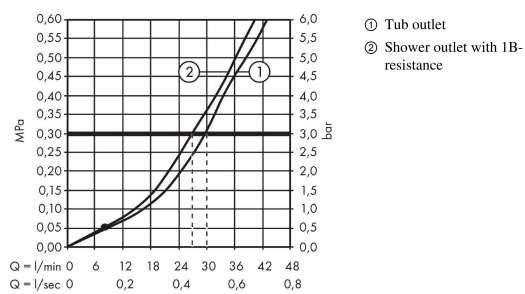

Talis S
Single lever bath mixer for concealed installation
 Surfaces: **Chrome** Article Number: **72407000**

Description

product features

- 2 functions
- connection type: basic set
- min. operating pressure: 1 bar
- max. operating pressure: 10 bar
- ceramic cartridge
- temperature limitation adjustable
- diverter with automatic resetting

Product image

Scale drawing

Flowchart

Talis S
Single lever bath mixer for concealed installation
 Surfaces: **Chrome** Article Number: **72407000**

Exploded Drawing

Year of production: >10/15

Talis S
Single lever bath mixer for concealed installation
 Surfaces: **Chrome** Article Number: **72407000**