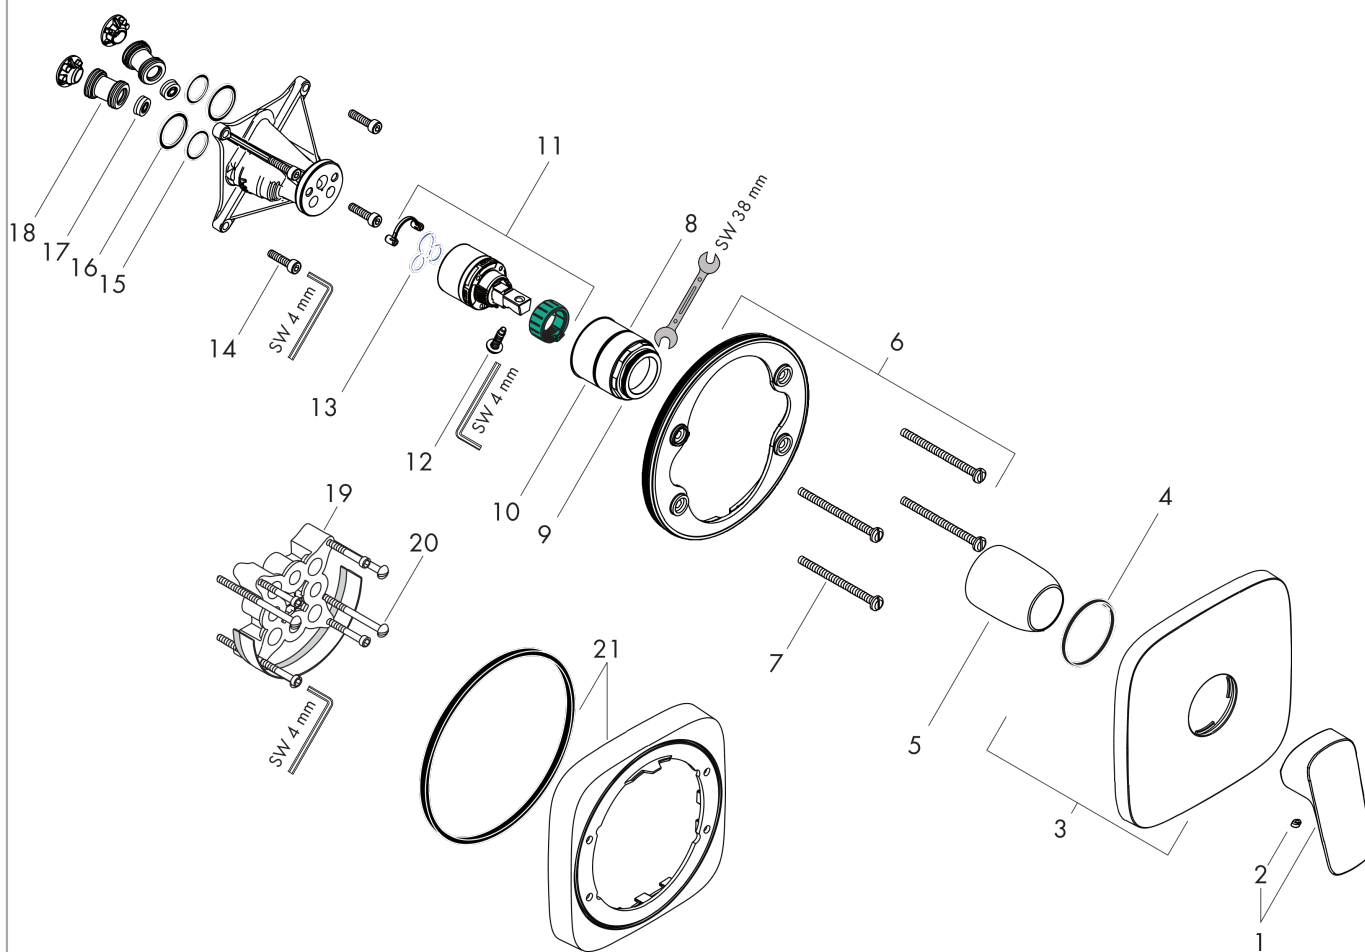

#### product features

- 1 function
- connection type: basic set
- maximum flow rate at 3 bar: 29,3 l/min
- ceramic cartridge
- temperature limitation adjustable

### Scale drawing

### Flowchart

**Logis**  
**Single lever shower mixer for concealed installation for iBox universal**  
 Surfaces: **Chrome**    Article Number: **71605000**

**Exploded Drawing**

Year of production: >10/19

### Spare part list

Year of production: >10/19

Pos.	Description	Article Number	Price	PU
1	handle	92224000	-	1
2	screw cover	96338000	-	1
3	escutcheon 155 / 155 mm	95276000	-	1
4	O-ring 43x3	98418000	-	1
5	sleeve	98790000	-	1
6	holder for escutcheon	98793000	-	1
7	set of fixing screws	96454000	-	1
8	nut	98796000	-	1
9	O-ring 30x1,5	98433000	-	1
10	O-ring 39x1,5	98400000	-	1
11	cartridge, assy	92730000	-	1
12	locking screw for handle	95140000	-	1
13	seal	95008000	-	1
14	set of screws	96525000	-	1
15	O-ring 16x2	98133000	-	1
16	O-Ring 22x2	98185000	-	1
17	flow limiter (22 l/min)	95884000	-	1
18	noise reduction	96429000	-	1
19	extension 25 mm	13595000	-	1
20	set of fixing screws	97747000	-	1
21	extension 22 mm	15597000	-	1
a	concealed item	01800180	-	1