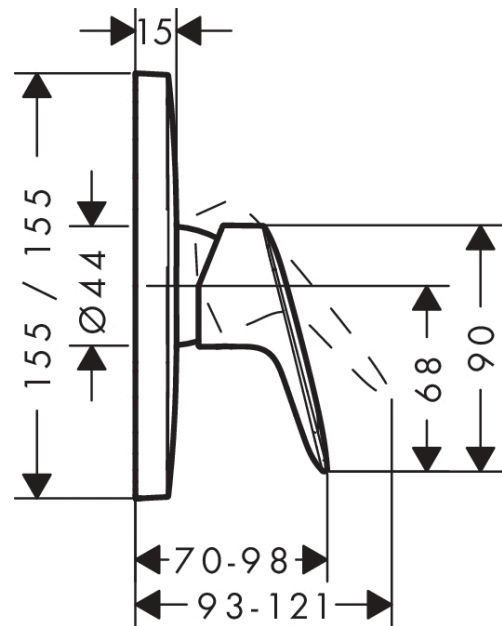

### Description

#### product features

- 1 function
- connection type: basic set
- maximum flow rate at 3 bar: 29,3 l/min
- ceramic cartridge
- temperature limitation adjustable

### Scale drawing

### Spare part list

Year of production: >10/19

Pos.	Description	Article Number	Price	PU
1	handle	92224000	-	1
2	screw cover	96338000	-	1
3	escutcheon 155 / 155 mm	95276000	-	1
4	O-ring 43x3	98418000	-	1
5	sleeve	98790000	-	1
6	holder for escutcheon	98793000	-	1
7	set of fixing screws	96454000	-	1
8	nut	98796000	-	1
9	O-ring 30x1,5	98433000	-	1
10	O-ring 39x1,5	98400000	-	1
11	cartridge, assy	92730000	-	1
12	locking screw for handle	95140000	-	1
13	seal	95008000	-	1
14	set of screws	96525000	-	1
15	O-ring 16x2	98133000	-	1
16	O-Ring 22x2	98185000	-	1
17	flow limiter (22 l/min)	95884000	-	1
18	noise reduction	96429000	-	1
19	extension 25 mm	13595000	-	1
20	set of fixing screws	97747000	-	1
21	extension 22 mm	15597000	-	1
a	concealed item	01800180	-	1