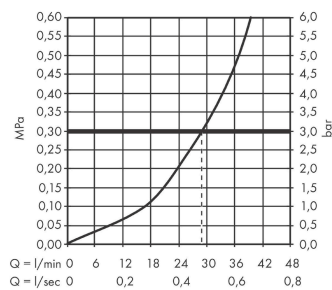

Logis

Single lever shower mixer for concealed installation for iBox universal

Surfaces: **Chrome** Article Number: **71605000**

Description

product features

- 1 function
- connection type: basic set
- maximum flow rate at 3 bar: 29,3 l/min
- ceramic cartridge
- temperature limitation adjustable

Product image

Scale drawing

Flowchart