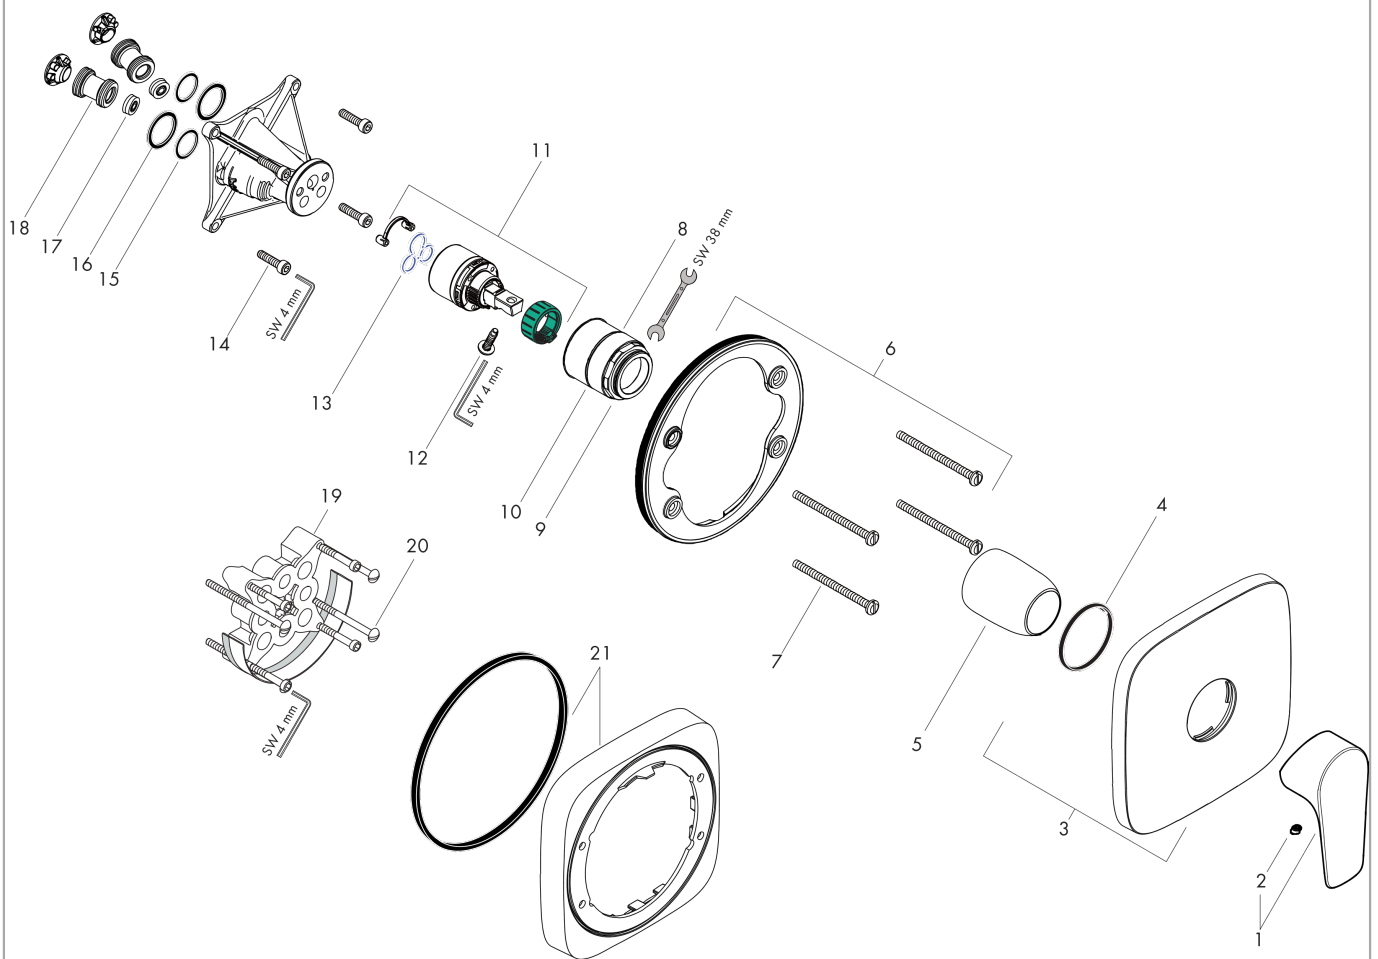

Talis E

Single lever shower mixer for concealed installation for iBox universal

Surfaces: **Chrome** Article Number: **71765000**

Description

product features

- 1 function
- connection type: basic set
- maximum flow rate at 3 bar: 29,3 l/min
- ceramic cartridge
- temperature limitation adjustable

Design awards

Product image

Scale drawing

Flowchart

Talis E
Single lever shower mixer for concealed installation for iBox universal
 Surfaces: **Chrome** Article Number: **71765000**

Exploded Drawing

Year of production: >10/19

Talis E

Single lever shower mixer for concealed installation for iBox universal

Surfaces: **Chrome** Article Number: **71765000**

Spare part list

Year of production: >10/19

Pos.	Description	Article Number	Price	PU
1	handle	92666000	-	1
2	screw cover	96338000	-	1
3	escutcheon 155 / 155 mm	95276000	-	1
4	O-ring 43x3	98418000	-	1
5	sleeve	98790000	-	1
6	holder for escutcheon	98793000	-	1
7	set of fixing screws	96454000	-	1
8	nut	98796000	-	1
9	O-ring 30x1,5	98433000	-	1
10	O-ring 39x1,5	98400000	-	1
11	cartridge, assy	92730000	-	1
12	locking screw for handle	95140000	-	1
13	seal	95008000	-	1
14	set of screws	96525000	-	1
15	O-ring 16x2	98133000	-	1
16	O-Ring 22x2	98185000	-	1
17	flow limiter (22 l/min)	95884000	-	1
18	noise reduction	96429000	-	1
19	extension 25 mm	13595000	-	1
20	set of fixing screws	97747000	-	1
21	extension 22 mm	15597000	-	1
a	concealed item	01800180	-	1