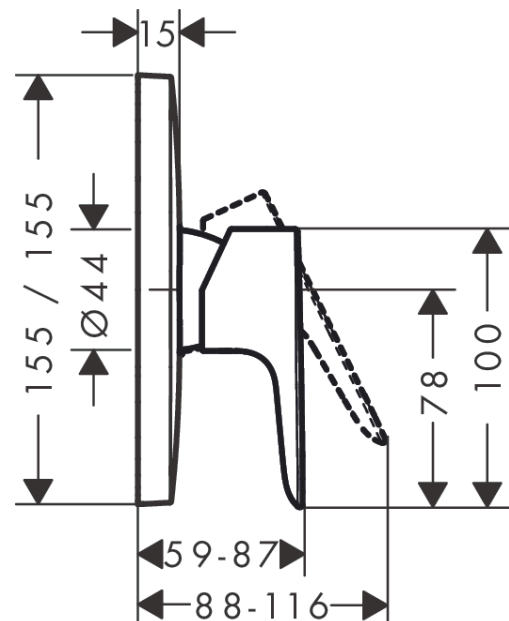

Talis E

Single lever shower mixer for concealed installation for iBox universal

Surfaces: **Chrome** Article Number: **71765000**

Description

product features

- 1 function
- connection type: basic set
- maximum flow rate at 3 bar: 29,3 l/min
- ceramic cartridge
- temperature limitation adjustable

Design awards

Product image

Scale drawing

Flowchart

Talis E
Single lever shower mixer for concealed installation for iBox universal
 Surfaces: **Chrome** Article Number: **71765000**

Exploded Drawing

Year of production: >10/19

Talis E

Single lever shower mixer for concealed installation for iBox universal

Surfaces: **Chrome** Article Number: **71765000**

Spare part list

Year of production: >10/19

Pos.	Description	Article Number	Price	PU
1	handle	92666000	-	1
2	screw cover	96338000	-	1
3	escutcheon 155 / 155 mm	95276000	-	1
4	O-ring 43x3	98418000	-	1
5	sleeve	98790000	-	1
6	holder for escutcheon	98793000	-	1
7	set of fixing screws	96454000	-	1
8	nut	98796000	-	1
9	O-ring 30x1,5	98433000	-	1
10	O-ring 39x1,5	98400000	-	1
11	cartridge, assy	92730000	-	1
12	locking screw for handle	95140000	-	1
13	seal	95008000	-	1
14	set of screws	96525000	-	1
15	O-ring 16x2	98133000	-	1
16	O-Ring 22x2	98185000	-	1
17	flow limiter (22 l/min)	95884000	-	1
18	noise reduction	96429000	-	1
19	extension 25 mm	13595000	-	1
20	set of fixing screws	97747000	-	1
21	extension 22 mm	15597000	-	1
a	concealed item	01800180	-	1