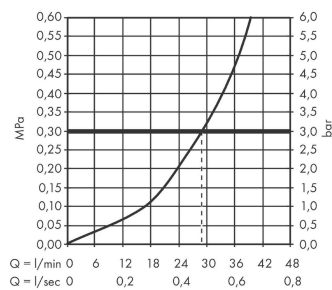

Talis E

Single lever shower mixer for concealed installation for iBox universal

Surfaces: **Chrome** Article Number: **71765000**

Description

product features

- 1 function
- connection type: basic set
- maximum flow rate at 3 bar: 29,3 l/min
- ceramic cartridge
- temperature limitation adjustable

Design awards

Product image

Scale drawing

Flowchart

Talis E
Single lever shower mixer for concealed installation for iBox universal
 Surfaces: **Chrome** Article Number: **71765000**

Exploded Drawing

Year of production: >10/19