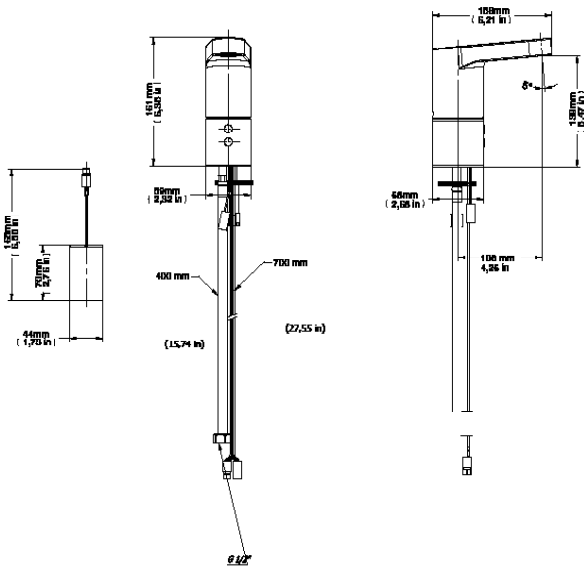

DIMENSIONS

SPARE PARTS