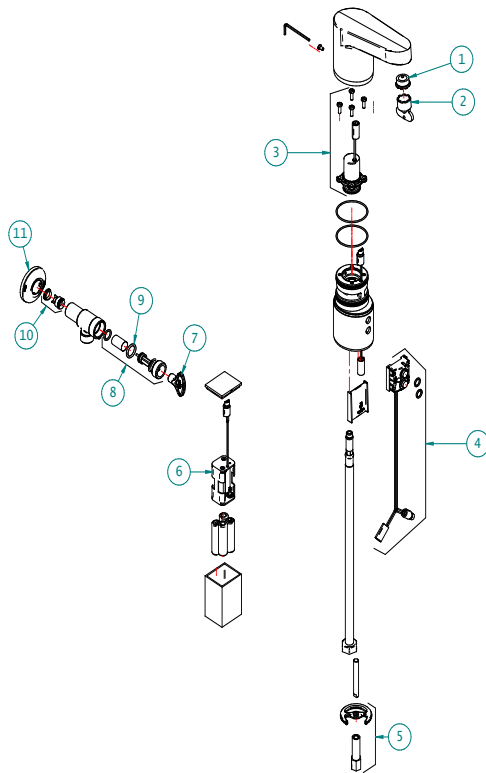

### DESCRIPTION

Faucet with vertical inlet for installation on the table and automatic activation of water flow through the approximation of hands in the field detection sensor.

### RATED FLOW CURVE

### TECHNICAL SPECIFICATION

PRESSURE CLASS OF	0,2 - 4 Bar
GAUGE	1/2" (DN15)
COMPOSITION	Copper alloy, plastic Elastomers, electrical and stainless steel components engineering.
MAXIMUM WATER TEMPERATURE	40°C
COMPLEMENT	Accompany Flow Regulator Registry (RRV).
OTHER FEATURES	The delay time for closing the solenoid valve: 3 seconds
	The maximum continuous transmission: 60 seconds
	Input voltage: 100 - 240VAC
	Output voltage: 12.8 ± 5%VDC
	Frequency: 50 - 60Hz
	Power: 6 W
	Current: 185mA
	Leakage current: 0.06 mA (maximum)
Dielectric insulation: 3kV / 60's	

DIMENSIONS

SPARE PARTS

POS	CODE	DESCRIPTION
1	00475300	Kit Arejador Cache JR
2	00475500	Kit Chave Arejador Cache JR
3	00515900	Kit Val Solenoide Biestavel Pre-Mont Formatta II
4	00598000	Kit Sensor Mini Lav DocolTronic Formatta
5	00189800	Kit Fixação Tor Me Ele
6	00543600	Kit Fonte VD Sensor
7	20992100	Kit Chave AR
8	00065600	Kit Porta Filtro M24
9	00437900	Kit Anel O'ring 2-114
10	00026700	Kit Val C RRV
11	00027300	Kit Can (0)52X(0)20,5X12