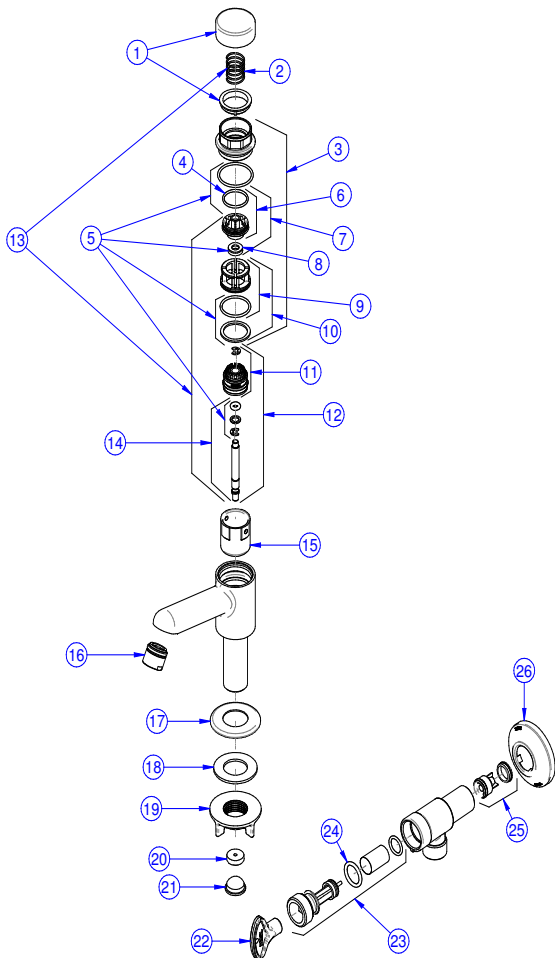

Pressmatic Compact Lavatory Basin Tap

17160606

DESCRIPTION

Tap with vertical entry for installation on the table and hydromechanical drive by manual pressure.

TECHNOLOGY AND CHARACTERISTICS

Bi-nickel Chrome

WARRANTY

Call Docol Authorized Distributor in your country.

RATED FLOW CURVE

TECHNICAL SPECIFICATIONS

PRESSURE CLASS OF	0,2 - 4 Bar
GAUGE	1/2" (DN15)
COMPOSITION	Product composed of copper alloy, Plastic Engineering, Zamac.
MAXIMUM WATER TEMPERATURE	40°C

DIMENSIONS

SPARE PARTS

POS	CODE	DESCRIPTION
1	00456306	Kit Botao Latao Cromado Press Compact
2	00185900	Kit Mola (0)17X55 Presco
3	17991706	Kit Tampa (0)34,5 Presco cr
4	00038400	Kit Anel O'ring
5	17991800	Kit Ved da Sede Presco
6	00186300	Kit Sede/Anel
7	17991900	Kit Reten/Sede (0)22 Presco
8	00186600	Kit Retentor Press Compact
9	00186700	Kit Sede/Anel
10	17991300	Kit Sede (0)26 Mont Presco
11	17992000	Kit Pistao Lav Mont Presco
12	00185800	Kit Eixo/Pistao Inox Mont
13	00473200	Kit Cart Acion BP Presco S
14	00071600	Kit Eixo Lav Presco Inox
15	17992200	Kit Cilindro D3 Presco
16	00203206	Kit Arejador Perlator TT
17	00119106	Kit Can (0)44 cr
18	00119200	Kit Anel Ret (0)38
19	17995153	Kit Contra Porca 1/2 Plast
20	17991153	Kit Restritores de Vazao
21	00500400	Kit Tampao (0)15
22	20992100	Kit Chave Ar
23	00065600	Kit Porta Filtro M24
24	00437900	Kit Anel O'ring 2-114
25	00026700	Kit Val C RRV
26	00027300	Kit Can (0)52x(0)20,5x12