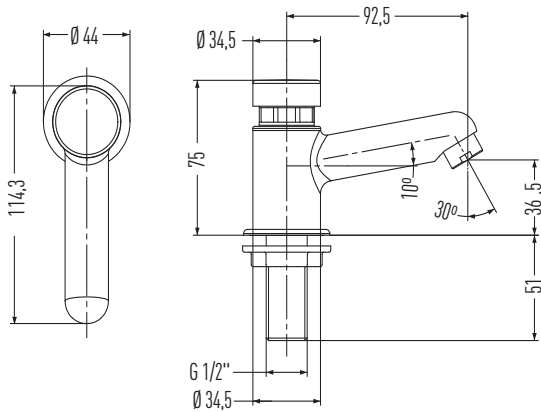

Pressmatic Compact Lavatory Basin Tap

17160606

DESCRIPTION

Tap with vertical entry for installation on the table and hydromechanical drive by manual pressure.

TECHNOLOGY AND CHARACTERISTICS

Bi-nickel Chrome

WARRANTY

Call Docol Authorized Distributor in your country.

RATED FLOW CURVE

TECHNICAL SPECIFICATIONS

PRESSURE CLASS OF	0,2 - 4 Bar
GAUGE	1/2" (DN15)
COMPOSITION	Product composed of copper alloy, Plastic Engineering, Zamac.
MAXIMUM WATER TEMPERATURE	40°C

DIMENSIONS

SPARE PARTS

POS	CODE	DESCRIPTION
1	00456306	Kit Botao Latao Cromado Press Compact
2	00185900	Kit Mola (0)17X55 Presco
3	17991706	Kit Tampa (0)34,5 Presco cr
4	00038400	Kit Anel O'ring
5	17991800	Kit Ved da Sede Presco
6	00186300	Kit Sede/Anel
7	17991900	Kit Reten/Sede (0)22 Presco
8	00186600	Kit Retentor Press Compact
9	00186700	Kit Sede/Anel
10	17991300	Kit Sede (0)26 Mont Presco
11	17992000	Kit Pistao Lav Mont Presco
12	00185800	Kit Eixo/Pistao Inox Mont
13	00473200	Kit Cart Acion BP Presco S
14	00071600	Kit Eixo Lav Presco Inox
15	17992200	Kit Cilindro D3 Presco
16	00203206	Kit Arejador Perlator TT
17	00119106	Kit Can (0)44 cr
18	00119200	Kit Anel Ret (0)38
19	17995153	Kit Contra Porca 1/2 Plast
20	17991153	Kit Restritores de Vazao
21	00500400	Kit Tampao (0)15
22	20992100	Kit Chave Ar
23	00065600	Kit Porta Filtro M24
24	00437900	Kit Anel O'ring 2-114
25	00026700	Kit Val C RRV
26	00027300	Kit Can (0)52x(0)20,5x12