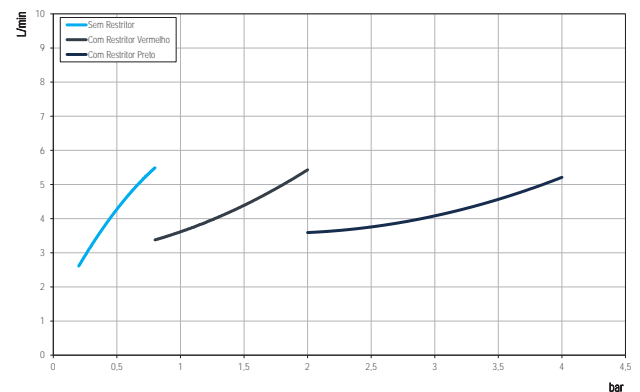

WARRANTY

Call Docol Authorized Distributor in your country.

RATED FLOW CURVE

TECHNICAL SPECIFICATIONS

PRESSURE CLASS OF	0,2 - 4 Bar
GAUGE	1/2" (DN15)
COMPOSITION	Product composed of copper alloy, Plastic Engineering, Zamac.
MAXIMUM WATER TEMPERATURE	40°C