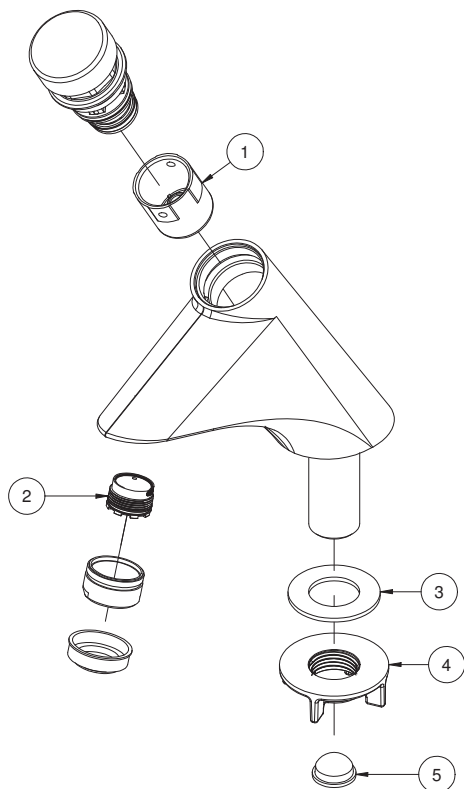

### FLOW CURVE

### TECHNICAL SPECIFICATIONS

OPENING SYSTEM	Automatically closes
AERATOR	Embedded aerator
GAUGE	1/2" - DN 15
PRESSURE CLASS	From 0,2 to 4 kgf/cm <sup>2</sup> or from 3 to 57 psi
MAXIMUM WATER TEMPERATURE	40°C
STANDARD	NBR 13713
PACKAGE CONTENT	1 Tap, 1 Key for Flow Restricted Valve, Orientation sticker and 1 Installation guide
COMPOSITION	Copper alloys, elastomers, engineering plastics and stainless steel
SPOUT MODE	Fixed Spout
ACTIVATION	Button Actuation
INSTALLATION TYPE	Basin

DIMENSIONS

SPARE PARTS

1	KIT CILINDRO D3 PRESCO	17992200
2	KIT AREJADOR CACHE TJ	00402500
3	KIT ANEL RET Ø38	00119200
4	KIT CONTRA PORCA R 1/2 PLAST	17995153
5	KIT TAMPAO Ø15	00500400

WANT YOU KNOW MORE?