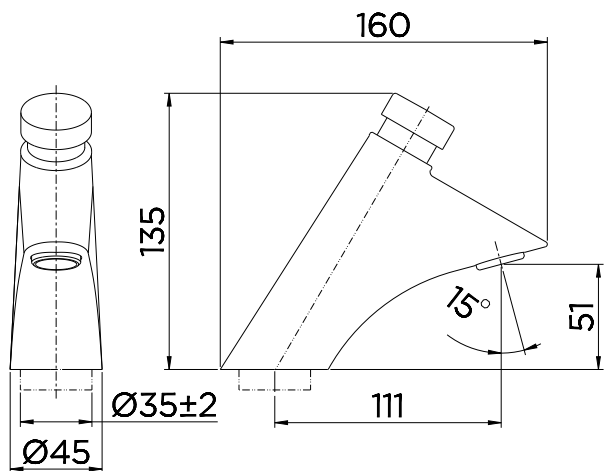

DIMENSIONS