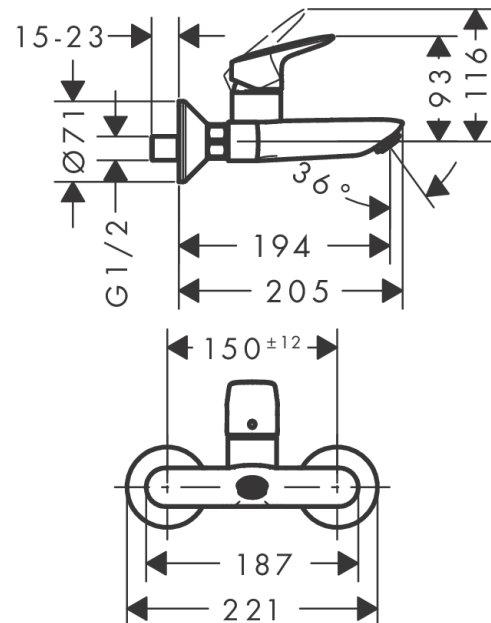

#### product features

- projection: 194 mm
- centre distance:  $150 \pm 12$  mm
- spray type: normal spray
- maximum flow rate at 3 bar: 5 l/min
- ceramic cartridge
- temperature limitation adjustable
- with noise reduction
- suitable for continuous flow water heaters
- connection type: G 1/2
- connection dimension: DN15

### Scale drawing