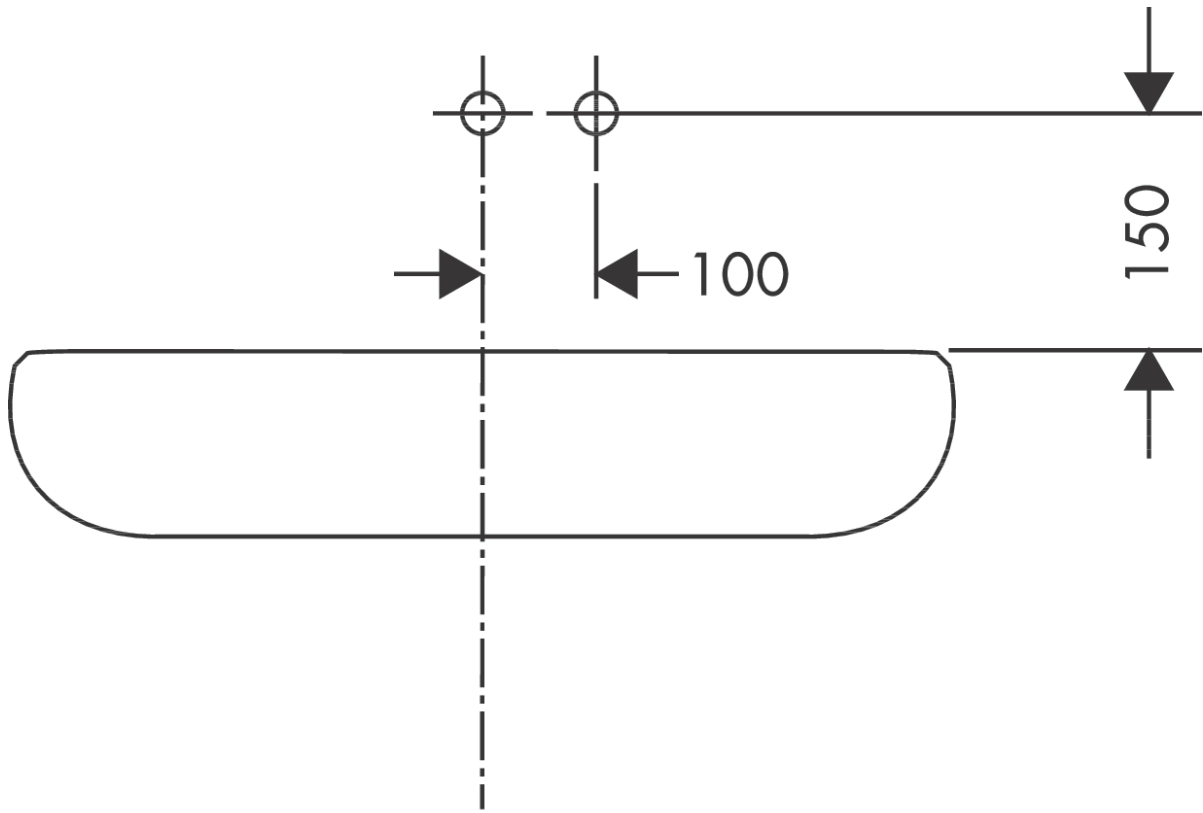

Logis

Single lever basin mixer for concealed installation wall-mounted with spout 19,5 cm

Surfaces: **Chrome** Article Number: **71220000**

Description

product features

- consists of: single lever basin mixer for concealed installation wall-mounted, waste set
- projection: 195 mm
- spray type: normal spray
- maximum flow rate at 3 bar: 5 l/min
- ceramic cartridge
- temperature limitation adjustable
- suitable for continuous flow water heaters
- non-closing waste set
- material waste set: metal
- connection type: basic set
- connection dimension: DN15
- handle can be positioned on the right or left, depends on the basic set installation

Technology

Product image

Scale drawing

Logis

Single lever basin mixer for concealed installation wall-mounted with spout 19,5 cm

Surfaces: **Chrome** Article Number: **71220000**

Flowchart

Logis

Single lever basin mixer for concealed installation wall-mounted with spout 19,5 cm

Surfaces: **Chrome** Article Number: 71220000

Installation examples

Logis

Single lever basin mixer for concealed installation wall-mounted with spout 19,5 cm

Spare part list

Year of production: >01/15

Pos.	Description	Article Number	Price	PU
1	handle	92224000	-	1
2	screw cover	96338000	-	1
3	sleeve	98790000	-	1
4	nut	95622000	-	1
5	O-ring 39x1,5	98400000	-	1
6	cartridge, assy	92730000	-	1
7	locking screw for handle	95140000	-	1
8	seal	95008000	-	1
9	adapter for cartridge	95779000	-	1
10	O-ring 26x2	98147000	-	1
11	O-ring 43x3	98418000	-	1
12	spout cpl.	92240000	-	1
13	hollow set screw M5x8	92851000	-	1
14	aerator M24x1 (5 l/min)	92372000	-	1
15	escutcheon	95642000	-	1
16	O-Ring 30x2	98186000	-	1
17	escutcheon	92239000	-	1
18	connecting thread G½	95626000	-	1
19	O-ring 13x2	98128000	-	1
20	extension set 25 mm for 13622180	31971000	-	1
a	waste	50001000	-	1
b	base body	13622180	-	1