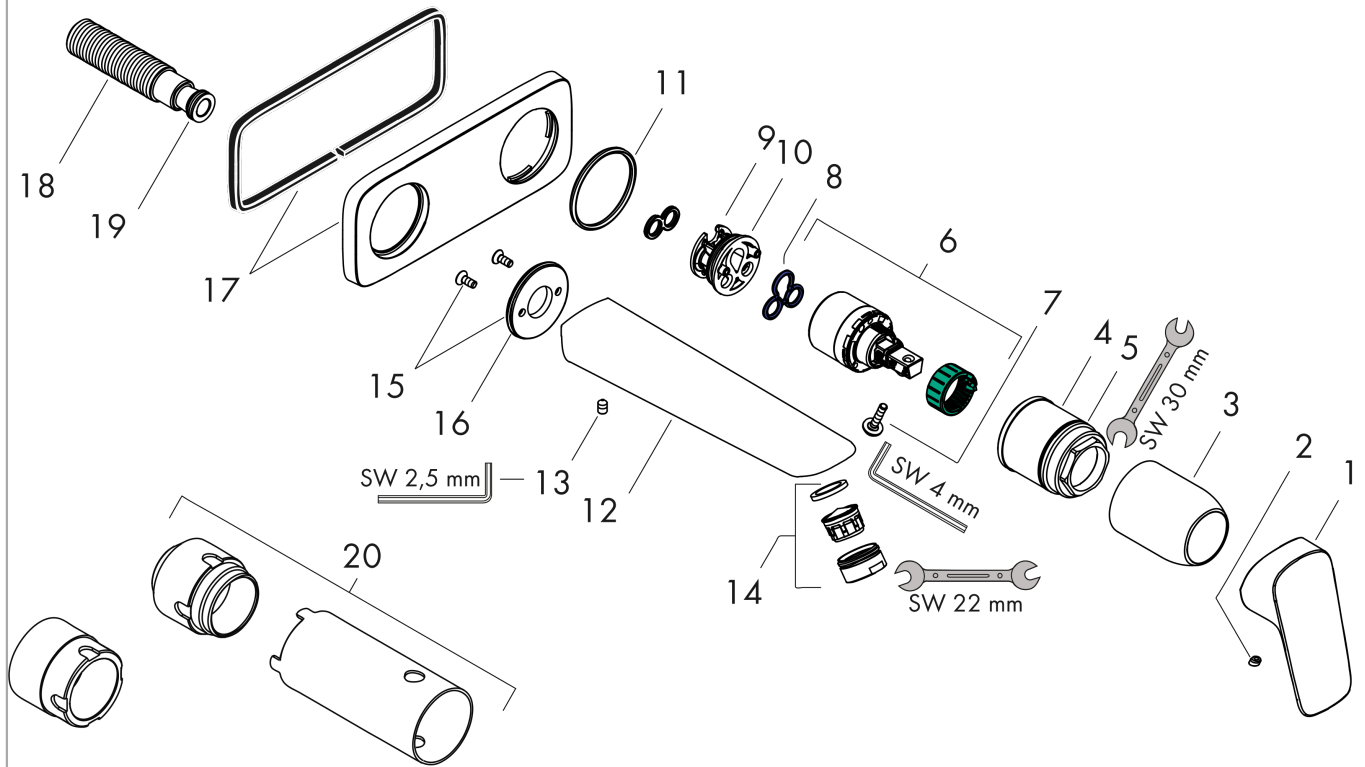

Logis

Single lever basin mixer for concealed installation wall-mounted with spout 19,5 cm

Surfaces: **Chrome** Article Number: **71220000**

Description

product features

- consists of: single lever basin mixer for concealed installation wall-mounted, waste set
- projection: 195 mm
- spray type: normal spray
- maximum flow rate at 3 bar: 5 l/min
- ceramic cartridge
- temperature limitation adjustable
- suitable for continuous flow water heaters
- non-closing waste set
- material waste set: metal
- connection type: basic set
- connection dimension: DN15
- handle can be positioned on the right or left, depends on the basic set installation

Single lever basin mixer for concealed installation wall-mounted with spout 19,5 cm

Surfaces: **Chrome** Article Number: 71220000

Installation examples

Logis

Single lever basin mixer for concealed installation wall-mounted with spout 19,5 cm

Surfaces: **Chrome** Article Number: **71220000**

Exploded Drawing

Year of production: >01/15

Logis

Single lever basin mixer for concealed installation wall-mounted with spout 19,5 cm

Surfaces: **Chrome** Article Number: **71220000**

Spare part list

Year of production: >01/15

Pos.	Description	Article Number	Price	PU
1	handle	92224000	-	1
2	screw cover	96338000	-	1
3	sleeve	98790000	-	1
4	nut	95622000	-	1
5	O-ring 39x1,5	98400000	-	1
6	cartridge, assy	92730000	-	1
7	locking screw for handle	95140000	-	1
8	seal	95008000	-	1
9	adapter for cartridge	95779000	-	1
10	O-ring 26x2	98147000	-	1
11	O-ring 43x3	98418000	-	1
12	spout cpl.	92240000	-	1
13	hollow set screw M5x8	92851000	-	1
14	aerator M24x1 (5 l/min)	92372000	-	1
15	escutcheon	95642000	-	1
16	O-Ring 30x2	98186000	-	1
17	escutcheon	92239000	-	1
18	connecting thread G½	95626000	-	1
19	O-ring 13x2	98128000	-	1
20	extension set 25 mm for 13622180	31971000	-	1
a	waste	50001000	-	1
b	base body	13622180	-	1