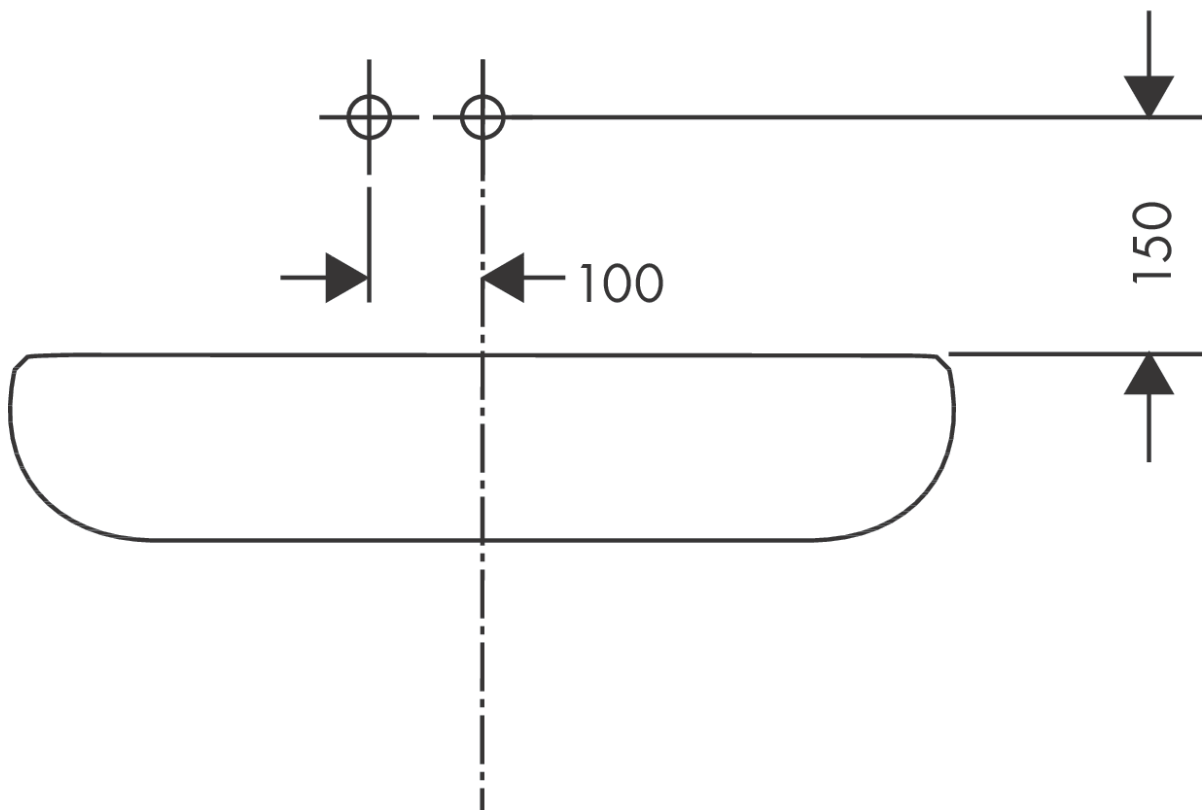

Logis

Single lever basin mixer for concealed installation wall-mounted with spout 19,5 cm

Surfaces: **Chrome** Article Number: **71220000**

Description

product features

- consists of: single lever basin mixer for concealed installation wall-mounted, waste set
- projection: 195 mm
- spray type: normal spray
- maximum flow rate at 3 bar: 5 l/min
- ceramic cartridge
- temperature limitation adjustable
- suitable for continuous flow water heaters
- non-closing waste set
- material waste set: metal
- connection type: basic set
- connection dimension: DN15
- handle can be positioned on the right or left, depends on the basic set installation

Technology

Product image

Scale drawing

Logis

Single lever basin mixer for concealed installation wall-mounted with spout 19,5 cm

Surfaces: **Chrome** Article Number: **71220000**

Flowchart

Logis

Single lever basin mixer for concealed installation wall-mounted with spout 19,5 cm

Surfaces: **Chrome** Article Number: 71220000

Installation examples

Logis

Single lever basin mixer for concealed installation wall-mounted with spout 19,5 cm

Surfaces: **Chrome** Article Number: **71220000**

Exploded Drawing

Year of production: >01/15

Logis

Single lever basin mixer for concealed installation wall-mounted with spout 19,5 cm

Surfaces: **Chrome** Article Number: **71220000**