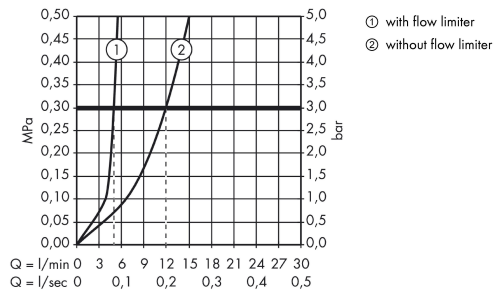

Logis

Single lever basin mixer for concealed installation wall-mounted with spout 19,5 cm

Surfaces: **Chrome** Article Number: **71220000**

Description

product features

- consists of: single lever basin mixer for concealed installation wall-mounted, waste set
- projection: 195 mm
- spray type: normal spray
- maximum flow rate at 3 bar: 5 l/min
- ceramic cartridge
- temperature limitation adjustable
- suitable for continuous flow water heaters
- non-closing waste set
- material waste set: metal
- connection type: basic set
- connection dimension: DN15
- handle can be positioned on the right or left, depends on the basic set installation

Technology

Product image

Scale drawing

Logis

Single lever basin mixer for concealed installation wall-mounted with spout 19,5 cm

Surfaces: **Chrome** Article Number: **71220000**

Flowchart

Logis