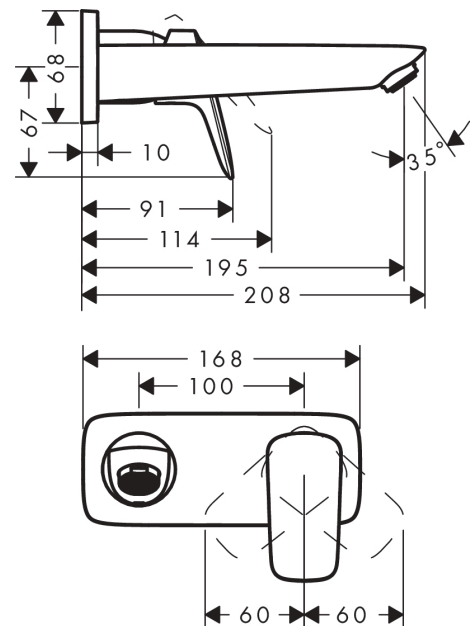

Logis

Single lever basin mixer for concealed installation wall-mounted with spout 19,5 cm

Surfaces: **Chrome** Article Number: **71220000**

Description

product features

- consists of: single lever basin mixer for concealed installation wall-mounted, waste set
- projection: 195 mm
- spray type: normal spray
- maximum flow rate at 3 bar: 5 l/min
- ceramic cartridge
- temperature limitation adjustable
- suitable for continuous flow water heaters
- non-closing waste set
- material waste set: metal
- connection type: basic set
- connection dimension: DN15
- handle can be positioned on the right or left, depends on the basic set installation

Technology

Product image

Scale drawing

Logis

Single lever basin mixer for concealed installation wall-mounted with spout 19,5 cm

Surfaces: **Chrome** Article Number: **71220000**

Flowchart

Logis

Single lever basin mixer for concealed installation wall-mounted with spout 19,5 cm

Surfaces: **Chrome** Article Number: 71220000

Installation examples

Logis

Single lever basin mixer for concealed installation wall-mounted with spout 19,5 cm

Spare part list

Year of production: >01/15

Pos.	Description	Article Number	Price	PU
1	handle	92224000	-	1
2	screw cover	96338000	-	1
3	sleeve	98790000	-	1
4	nut	95622000	-	1
5	O-ring 39x1,5	98400000	-	1
6	cartridge, assy	92730000	-	1
7	locking screw for handle	95140000	-	1
8	seal	95008000	-	1
9	adapter for cartridge	95779000	-	1
10	O-ring 26x2	98147000	-	1
11	O-ring 43x3	98418000	-	1
12	spout cpl.	92240000	-	1
13	hollow set screw M5x8	92851000	-	1
14	aerator M24x1 (5 l/min)	92372000	-	1
15	escutcheon	95642000	-	1
16	O-Ring 30x2	98186000	-	1
17	escutcheon	92239000	-	1
18	connecting thread G½	95626000	-	1
19	O-ring 13x2	98128000	-	1
20	extension set 25 mm for 13622180	31971000	-	1
a	waste	50001000	-	1
b	base body	13622180	-	1