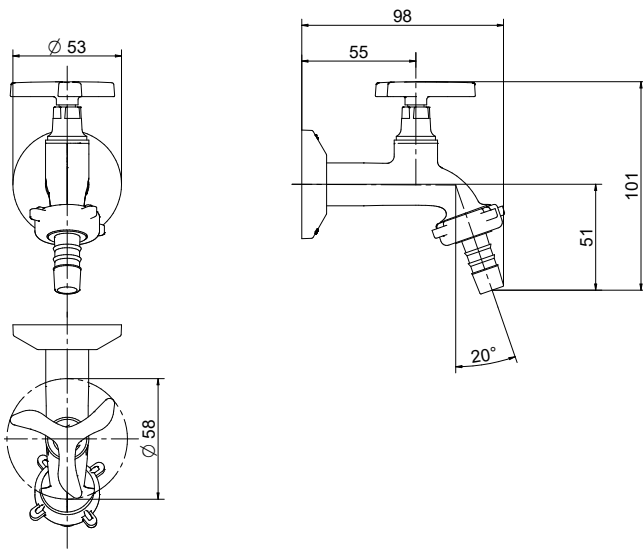

WARRANTY

Call Docol Authorized Distributor in your country.

TECHNICAL SPECIFICATIONS

OPENING SYSTEM	Rotary
GAUGE	1/2" - DN 15, 3/4" - DN 20
CLASS OF PRESSURE	from 0,2 to 4 kgf/cm ² or from 3 to 57 psi
MAXIMUM WATER TEMPERATURE	70°C
STANDARD	NBR 10281
PACKAGE CONTENT	1 Tap, 1 Escutcheon and 1 Reducing bushing
COMPOSITION	Copper alloys, elastomers, engineering plastics, ceramic and zamac (zinc, aluminium, magnesium and copper alloys)
SPOUT MODE	Fixed Spout
ACTIVATION	Cross Handle
INSTALLATION TYPE	Wall

FLOW CURVE

DIMENSIONS

SPARE PARTS

POS.	CODIGO	DENONINAÇÃO
1	00906206	KIT BUJAO COMPLETO + DOCOL CR
2	00269100	KIT VED TOR PERTUTTI
3	00113206	KIT CAN TOR COZ PA DELIC CR
4	00528200	KIT NIPLE RED 3/4 X 1/2
5	00181123	KIT ADAPT MANG 3/4PLAST GR