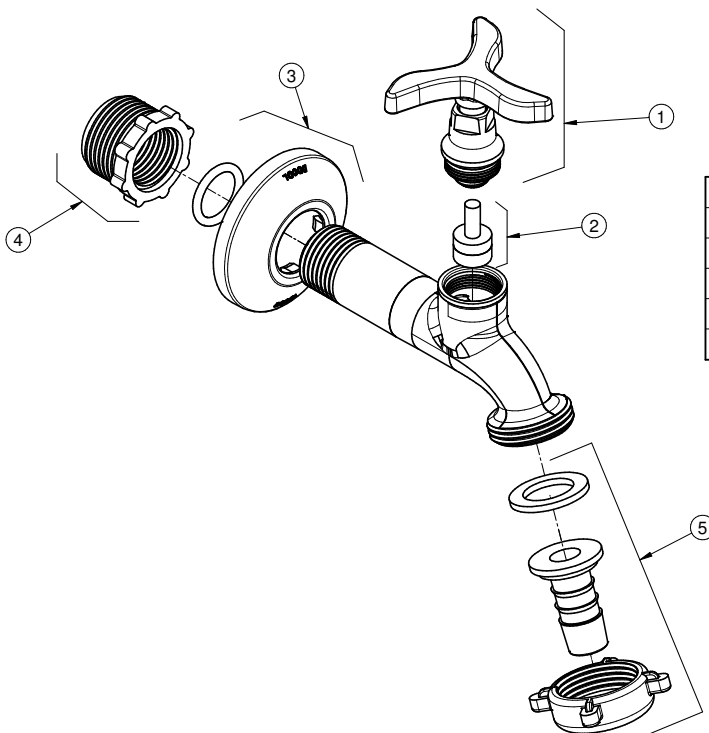

WARRANTY

Call Docol Authorized Distributor in your country.

TECHNICAL SPECIFICATIONS

OPENING SYSTEM	Rotary
GAUGE	1/2" - DN 15, 3/4" - DN 20
CLASS OF PRESSURE	from 0,2 to 4 kgf/cm ² or from 3 to 57 psi
MAXIMUM WATER TEMPERATURE	70°C
STANDARD	NBR 10281
PACKAGE CONTENT	1 Tap, 1 Escutcheon and 1 Reducing bushing
COMPOSITION	Copper alloys, elastomers, engineering plastics, ceramic and zamac (zinc, aluminium, magnesium and copper alloys)
SPOUT MODE	Fixed Spout
ACTIVATION	Cross Handle
INSTALLATION TYPE	Wall

FLOW CURVE

DIMENSIONS

SPARE PARTS

POS.	CODIGO	DENONINAÇÃO
1	00906206	KIT BUJAO COMPLETO + DOCOL CR
2	00269100	KIT VED TOR PERTUTTI
3	00113206	KIT CAN TOR COZ PA DELIC CR
4	00528200	KIT NIPLE RED 3/4 X 1/2
5	00181123	KIT ADAPT MANG 3/4PLAST GR