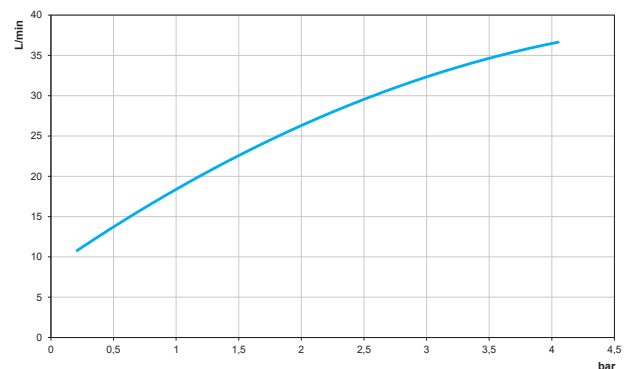

Nova Pertutti - Garden tap with canopy 1130

Code 00903706 - Chrome

DESCRIPTION

The main benefit of this product is the durability and resistance. Our garden tap can be installed outdoors without worrying about immediate wear and tear. The design of this product was thought to provide the best experience with water, and the steering wheel makes the handle easier. It is a beautiful and modern product to compose any environment.

TECHNOLOGY AND CHARACTERISTICS

Bi-nickel
Chrome

High
durability

ADVANTAGES

Bi-nickel chrome plated, providing long-lasting durability and higher resistance to corrosion, maintaining the product beautiful and glossy much longer.

WARRANTY

Call Docol Authorized Distributor in your country.

TECHNICAL SPECIFICATIONS

OPENING SYSTEM	Rotary
GAUGE	1/2" - DN 15, 3/4" - DN 20
CLASS OF PRESSURE	from 0,2 to 4 kgf/cm² or from 3 to 57 psi
MAXIMUM WATER TEMPERATURE	70°C
STANDARD	NBR 10281
PACKAGE CONTENT	1 Tap, 1 Escutcheon and 1 Reducing bushing
COMPOSITION	Copper alloys, elastomers, engineering plastics, ceramic and zamac (zinc, aluminium, magnesium and copper alloys)
SPOUT MODE	Fixed Spout
ACTIVATION	Cross Handle
INSTALLATION TYPE	Wall

FLOW CURVE