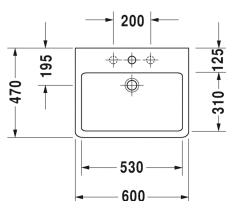

**Vero Washbasin ground # 0454600027**

| &lt; 600 mm &gt; |

8532 Fogo

Washbasin ground	Dimension	Weight	Order number
with tap platform, fixings included, 600 mm			
<b>Colors</b>			
00 White Alpin			
<b>Variant</b>			
● with overflow	600 x 470 mm	17.900 kilogram	0454600027
Sanitary ceramics with the special WonderGliss surface finish will remain clean and attractive-looking for a long time to come. When ordering WonderGliss please add a "1" as eleventh digit to the model number.			
<b>Accessory for ceramics</b>			
Push-open waste for washbasins with overflow		0.400 kilogram	005052
<b>Accessory</b>			
Design Siphon		1.500 kilogram	005036

All drawings contain the necessary measurements which are subject to standard tolerances. They are stated in mm and are non-binding. Exact measurements, in particular for customised installation scenarios, can only be taken from the finished piece.