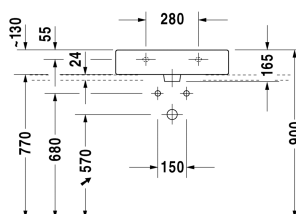

**Vero Washbasin ground # 0454600027**

| &lt; 600 mm &gt; |

8532 Fogo

Washbasin ground	Dimension	Weight	Order number
with tap platform, fixings included, 600 mm			
<b>Colors</b>			
00 White Alpin			
<b>Variant</b>			
● with overflow	600 x 470 mm	17.900 kilogram	0454600027
Sanitary ceramics with the special WonderGliss surface finish will remain clean and attractive-looking for a long time to come. When ordering WonderGliss please add a "1" as eleventh digit to the model number.			
<b>Accessory for ceramics</b>			
Push-open waste for washbasins with overflow		0.400 kilogram	005052
<b>Accessory</b>			
Design Siphon		1.500 kilogram	005036

All drawings contain the necessary measurements which are subject to standard tolerances. They are stated in mm and are non-binding. Exact measurements, in particular for customised installation scenarios, can only be taken from the finished piece.