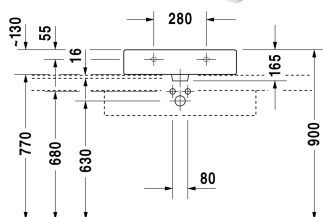

**Vero Washbasin ground # 0454600027**

| &lt; 600 mm &gt; |

8532 Fogo

Washbasin ground	Dimension	Weight	Order number
with tap platform, fixings included, 600 mm			
<b>Colors</b>			
00 White Alpin			
<b>Variant</b>			
● with overflow	600 x 470 mm	17.900 kilogram	0454600027
Sanitary ceramics with the special WonderGliss surface finish will remain clean and attractive-looking for a long time to come. When ordering WonderGliss please add a "1" as eleventh digit to the model number.			
<b>Accessory for ceramics</b>			
Push-open waste for washbasins with overflow		0.400 kilogram	005052
<b>Accessory</b>			
Design Siphon		1.500 kilogram	005036

All drawings contain the necessary measurements which are subject to standard tolerances. They are stated in mm and are non-binding. Exact measurements, in particular for customised installation scenarios, can only be taken from the finished piece.