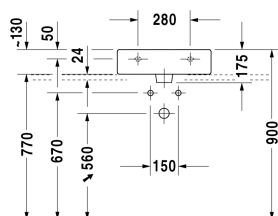

Vero Washbasin ground # 0454500027

| < 500 mm > |

Washbasin ground	Dimension	Weight	Order number
with tap platform, fixings included, 500 mm			
Colors			
00 White Alpin			
Variant			
● with overflow	500 x 470 mm	15.200 kilogram	0454500027
Sanitary ceramics with the special WonderGliss surface finish will remain clean and attractive-looking for a long time to come. When ordering WonderGliss please add a "1" as eleventh digit to the model number.			
Accessory for ceramics			
Push-open waste for washbasins with overflow		0.400 kilogram	005052
Accessory			
Design Siphon		1.500 kilogram	005036

All drawings contain the necessary measurements which are subject to standard tolerances. They are stated in mm and are non-binding. Exact measurements, in particular for customised installation scenarios, can only be taken from the finished piece.