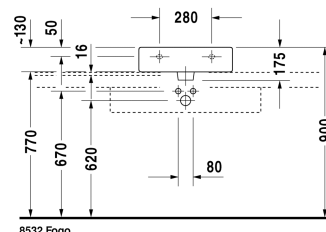

Vero Washbasin ground # 0454500027

| < 500 mm > |

Washbasin ground	Dimension	Weight	Order number
with tap platform, fixings included, 500 mm			
Colors			
00 White Alpin			
Variant			
● with overflow	500 x 470 mm	15.200 kilogram	0454500027
Sanitary ceramics with the special WonderGliss surface finish will remain clean and attractive-looking for a long time to come. When ordering WonderGliss please add a "1" as eleventh digit to the model number.			
Accessory for ceramics			
Push-open waste for washbasins with overflow		0.400 kilogram	005052
Accessory			
Design Siphon		1.500 kilogram	005036

All drawings contain the necessary measurements which are subject to standard tolerances. They are stated in mm and are non-binding. Exact measurements, in particular for customised installation scenarios, can only be taken from the finished piece.