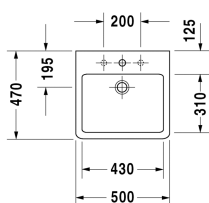

Vero Washbasin ground # 0454500027

| < 500 mm > |

Washbasin ground	Dimension	Weight	Order number
with tap platform, fixings included, 500 mm			
Colors			
00 White Alpin			
Variant			
● with overflow	500 x 470 mm	15.200 kilogram	0454500027
Sanitary ceramics with the special WonderGliss surface finish will remain clean and attractive-looking for a long time to come. When ordering WonderGliss please add a "1" as eleventh digit to the model number.			
Accessory for ceramics			
Push-open waste for washbasins with overflow		0.400 kilogram	005052
Accessory			
Design Siphon		1.500 kilogram	005036

All drawings contain the necessary measurements which are subject to standard tolerances. They are stated in mm and are non-binding. Exact measurements, in particular for customised installation scenarios, can only be taken from the finished piece.