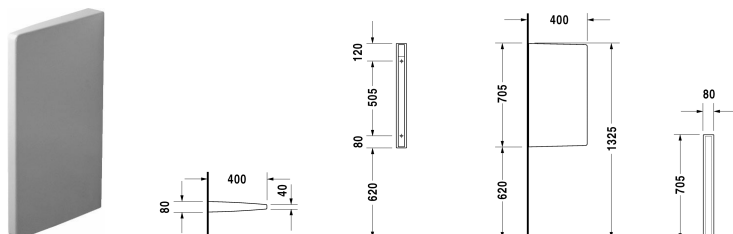

Starck 3 Ceramic urinal partition # 8500000000

|< 705 mm >|

Ceramic urinal partition	Dimension	Weight	Order number
fixings included			
Colors			
00 White Alpin			
Variant			
	705 x 400 mm	16.800 kilogram	8500000000
Sanitary ceramics with the special WonderGliss surface finish will remain clean and attractive-looking for a long time to come. When ordering WonderGliss please add a "1" as eleventh digit to the model number.			

All drawings contain the necessary measurements which are subject to standard tolerances. They are stated in mm and are non-binding. Exact measurements, in particular for customised installation scenarios, can only be taken from the finished piece.