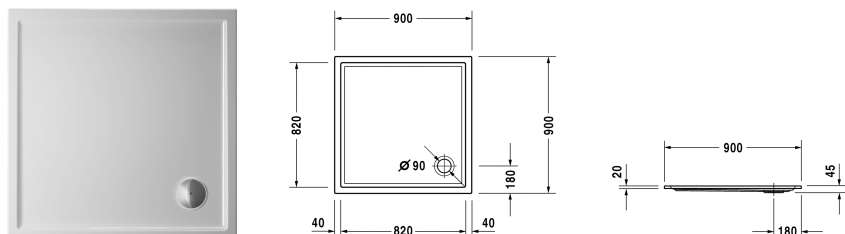

Starck tubs & showers Shower tray # 72011500000000 / 720115000000001

|< 900 mm >|

Shower tray	Dimension	Weight	Order number
square, sanitary acrylic, 45 mm			
Colors			
00 White Alpin			
Variant			
Shower tray	900 x 900 mm	15.800 kilogram	720115000000000
Shower tray with Antislip	900 x 900 mm	15.800 kilogram	720115000000001
Accessory for shower trays			
Noise reduction set for acrylic shower trays Contents: noise reduction shower tray anchors, noise protection shower tray feet, bitumen pads, rubber profile # 790126			791369
Support for shower tray for # 720115			791478
Outlet drain vertical outlet			790269
Outlet drain horizontal outlet			790263
Rubber profile for noise reduction, length: 3300 mm, Width: 70 mm			790126
Bathtub anchors for mounting and support of bathtubs and shower trays, 3 pieces			790103
Support frame for shower trays with length \leq 1000 mm, height-adjustable from 100 - 185 mm			790102
Support frame for shower trays with length \leq 1000 mm, height-adjustable from 85 - 105 mm			790101