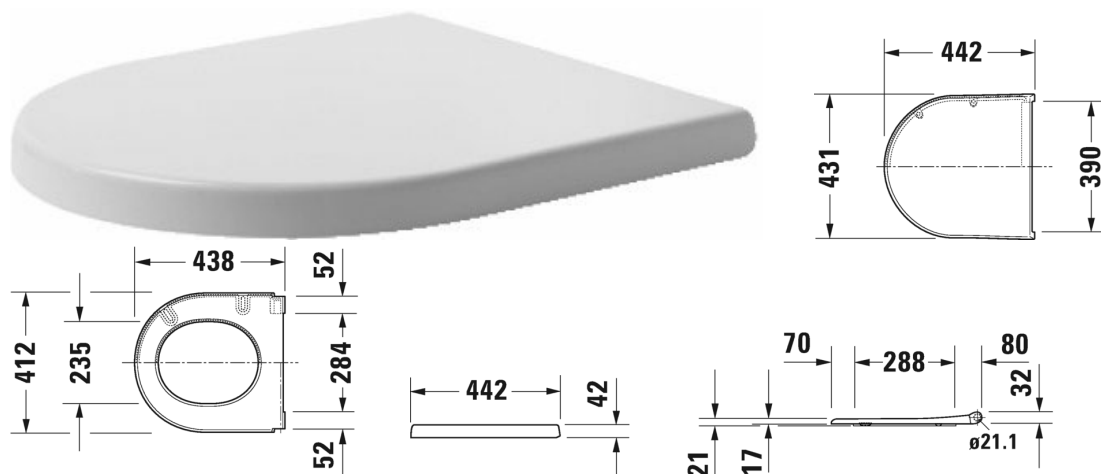

Starck 3 Toilet seat and cover # 0067790000

Toilet seat and cover	Dimension	Weight	Order number
hinges stainless steel, removable, with soft closure			
Colors			
00 White Alpin			
Variant			
		3.000 kilogram	0067790000
Suitable products			
Toilet close-coupled Big Toilet washdown model, (without cistern), fixings included, UWL class 2, 420 x 740 mm	420 x 740 mm		210409

All drawings contain the necessary measurements which are subject to standard tolerances. They are stated in mm and are non-binding. Exact measurements, in particular for customised installation scenarios, can only be taken from the finished piece.