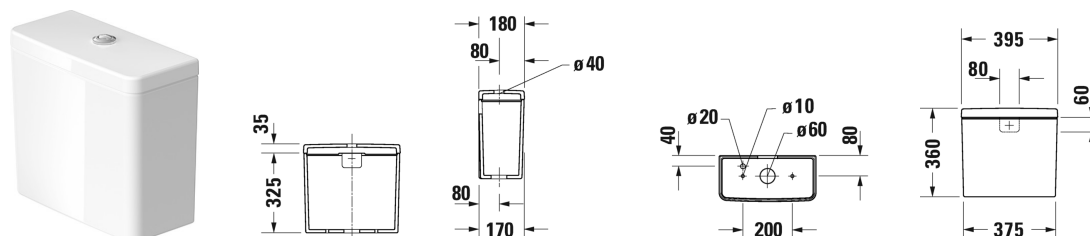

D-Neo Cistern # 0944100005 / 0944100085

| < 395 mm > |

Cistern	Dimension	Weight	Order number
with Dual Flush mechanism, chrome, for bottom left supply			
Colors			
00 White Alpin			
Variant			
♣ 6/3 l, UWL class 2	395 x 180 mm	14.900 kilogram	0944100005
♣ 4,5/3 l, UWL class 1	395 x 180 mm	14.900 kilogram	0944100085
Sanitary ceramics with the special WonderGliss surface finish will remain clean and attractive-looking for a long time to come. When ordering WonderGliss please add a "1" as eleventh digit to the model number.			
Accessory			
Conversion set			Nachrüstgarnitur 007624
Suitable products			
Toilet close-coupled Duravit Rimless® rimless, (without cistern), washdown model, fixings included, UWL class 1, 4,5 l, 370 x 650 mm	370 x 650 mm		200209