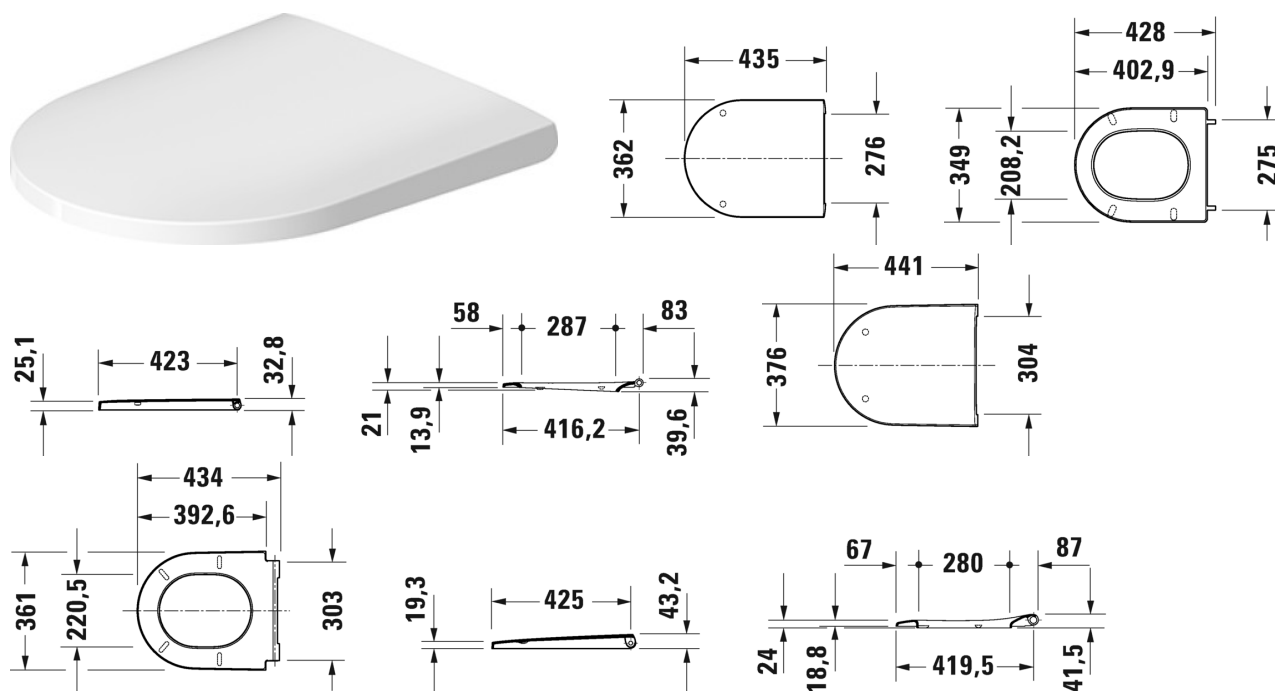

D-Neo Toilet seat and cover # 002169..00

Toilet seat and cover	Dimension	Weight	Order number
removable, hinges stainless steel, with soft closure			
Colors			
Variant			
		2.400 kilogram	002169..00
Suitable products			
Toilet wall mounted Duravit Rimless® rimless, washdown model, Durafix included, UWL class 1, 370 x 540 mm	370 x 540 mm		257709
Toilet wall mounted Duravit Rimless® rimless, washdown model, UWL class 1, 4,5 l, 370 x 540 mm	370 x 540 mm		257809
Toilet close-coupled Duravit Rimless® rimless, (without cistern), washdown model, fixings included, UWL class 1, 4,5 l, 370 x 650 mm	370 x 650 mm		200209
Toilet floor standing Duravit Rimless® back to wall, fixings included, washdown model, horizontal outlet, UWL class 1, 4,5 l, 370 x 580 mm	370 x 580 mm		200309
Toilet wall mounted Compact Duravit Rimless® rimless, washdown model, UWL class 1, 4,5 l, 370 x 480 mm	370 x 480 mm		258709

D-Neo Toilet seat and cover # 002169..00

Toilet wall mounted Compact Duravit Rimless® rimless, washdown model, Durafix included, UWL class 1, 4,5 l, 370 x 480 mm	370 x 480 mm
--	--------------

258809

All drawings contain the necessary measurements which are subject to standard tolerances. They are stated in mm and are non-binding. Exact measurements, in particular for customised installation scenarios, can only be taken from the finished piece.