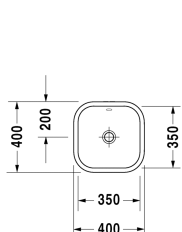

Happy D.2 Washbowl # 2314400000

| < 400 mm > |

Washbowl	Dimension	Weight	Order number
ground, with overflow, without tap platform, fixings included, overflow clip chrome included, 400 mm			
Colors			
00 White Alpin			
Variant			
☒	400 x 400 mm	12.000 kilogram	2314400000
Sanitary ceramics with the special WonderGliss surface finish will remain clean and attractive-looking for a long time to come. When ordering WonderGliss please add a "1" as eleventh digit to the model number.			
Accessory			
Push-open waste for washbasins with overflow		0.400 kilogram	005052
Design Siphon		1.500 kilogram	005036
Suitable products			
Vanity unit wall-mounted 1 pull-out compartment, countertop including one cut-out, for 1 above counter basin central, 800 x 550 mm	800 x 550 mm		KT6694
Vanity unit wall-mounted 1 pull-out compartment, countertop including one cut-out, for 1 above counter basin central, 1000 x 550 mm	1000 x 550 mm		KT6695
Vanity unit wall-mounted 1 pull-out compartment, countertop including one cut-out, for 1 above counter basin central, 1200 x 550 mm	1200 x 550 mm		KT6696
Vanity unit wall-mounted 2 pull-out compartments, 1 countertop with one cut-out or two cut-outs, for 1 or 2 above counter basins, 1400 x 550 mm	1400 x 550 mm		KT6697 B/L/R
Vanity unit wall-mounted 2 drawers, upper drawer including cut-out for siphon and siphon cover, countertop including one cut-out, for 1 above counter basin central, 800 x 550 mm	800 x 550 mm		KT6654
Vanity unit wall-mounted 2 drawers, upper drawer including cut-out for siphon and siphon cover, countertop including one cut-out, for 1 above counter basin central, 1000 x 550 mm	1000 x 550 mm		KT6655