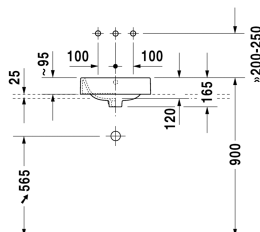

Happy D.2 Washbowl # 2314400000

| < 400 mm > |

Washbowl	Dimension	Weight	Order number
ground, with overflow, without tap platform, fixings included, overflow clip chrome included, 400 mm			
Colors			
00 White Alpin			
Variant			
☒	400 x 400 mm	12.000 kilogram	2314400000
Sanitary ceramics with the special WonderGliss surface finish will remain clean and attractive-looking for a long time to come. When ordering WonderGliss please add a "1" as eleventh digit to the model number.			
Accessory			
Push-open waste for washbasins with overflow		0.400 kilogram	005052
Design Siphon		1.500 kilogram	005036
Suitable products			
Vanity unit wall-mounted 1 pull-out compartment, countertop including one cut-out, for 1 above counter basin central, 800 x 550 mm	800 x 550 mm		KT6694
Vanity unit wall-mounted 1 pull-out compartment, countertop including one cut-out, for 1 above counter basin central, 1000 x 550 mm	1000 x 550 mm		KT6695
Vanity unit wall-mounted 1 pull-out compartment, countertop including one cut-out, for 1 above counter basin central, 1200 x 550 mm	1200 x 550 mm		KT6696
Vanity unit wall-mounted 2 pull-out compartments, 1 countertop with one cut-out or two cut-outs, for 1 or 2 above counter basins, 1400 x 550 mm	1400 x 550 mm		KT6697 B/L/R
Vanity unit wall-mounted 2 drawers, upper drawer including cut-out for siphon and siphon cover, countertop including one cut-out, for 1 above counter basin central, 800 x 550 mm	800 x 550 mm		KT6654
Vanity unit wall-mounted 2 drawers, upper drawer including cut-out for siphon and siphon cover, countertop including one cut-out, for 1 above counter basin central, 1000 x 550 mm	1000 x 550 mm		KT6655

Happy D.2 Washbowl # 2314400000

|< 400 mm >|

All drawings contain the necessary measurements which are subject to standard tolerances. They are stated in mm and are non-binding. Exact measurements, in particular for customised installation scenarios, can only be taken from the finished piece.