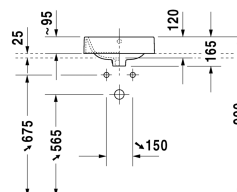

Happy D.2 Washbowl # 2314400000

| < 400 mm > |

Washbowl	Dimension	Weight	Order number
ground, with overflow, without tap platform, fixings included, overflow clip chrome included, 400 mm			
Colors			
00 White Alpin			
Variant			
☒	400 x 400 mm	12.000 kilogram	2314400000
Sanitary ceramics with the special WonderGliss surface finish will remain clean and attractive-looking for a long time to come. When ordering WonderGliss please add a "1" as eleventh digit to the model number.			
Accessory			
Push-open waste for washbasins with overflow		0.400 kilogram	005052
Design Siphon		1.500 kilogram	005036
Suitable products			
Vanity unit wall-mounted 1 pull-out compartment, countertop including one cut-out, for 1 above counter basin central, 800 x 550 mm	800 x 550 mm		KT6694
Vanity unit wall-mounted 1 pull-out compartment, countertop including one cut-out, for 1 above counter basin central, 1000 x 550 mm	1000 x 550 mm		KT6695
Vanity unit wall-mounted 1 pull-out compartment, countertop including one cut-out, for 1 above counter basin central, 1200 x 550 mm	1200 x 550 mm		KT6696
Vanity unit wall-mounted 2 pull-out compartments, 1 countertop with one cut-out or two cut-outs, for 1 or 2 above counter basins, 1400 x 550 mm	1400 x 550 mm		KT6697 B/L/R
Vanity unit wall-mounted 2 drawers, upper drawer including cut-out for siphon and siphon cover, countertop including one cut-out, for 1 above counter basin central, 800 x 550 mm	800 x 550 mm		KT6654
Vanity unit wall-mounted 2 drawers, upper drawer including cut-out for siphon and siphon cover, countertop including one cut-out, for 1 above counter basin central, 1000 x 550 mm	1000 x 550 mm		KT6655