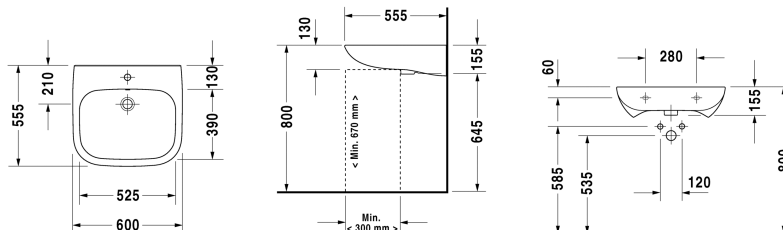

D-Code Washbasin # 23126000002

|< 600 mm >|

Washbasin	Dimension	Weight	Order number
with overflow, with tap platform, underneath glazed, 600 mm			
Colors			
00 White Alpin			
Variant			
●	600 x 555 mm	18.600 kilogram	23126000002

All drawings contain the necessary measurements which are subject to standard tolerances. They are stated in mm and are non-binding. Exact measurements, in particular for customised installation scenarios, can only be taken from the finished piece.