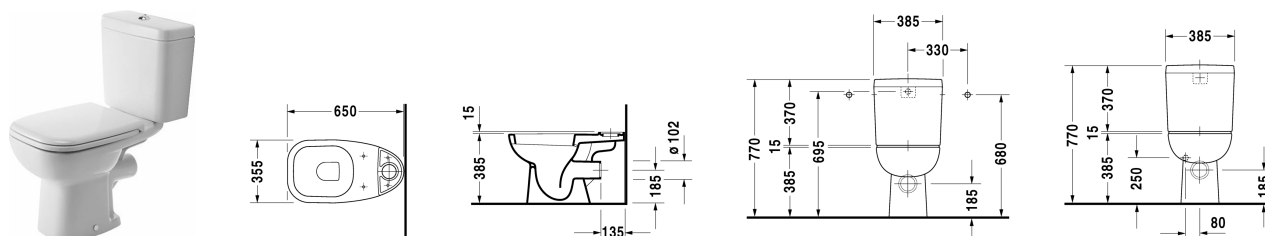

D-Code Toilet close-coupled # 211109..002 / 211109..002

| < 355 mm > |

Toilet close-coupled	Dimension	Weight	Order number
washdown model, (without cistern), fixings included, horizontal outlet, UWL class 2			
Colors			
00 White Alpin 20 HygieneGlaze (an antibacterial ceramic glaze that provides almost indefinite effectiveness)			
Variant			
♣ 6,0 l	355 x 650 mm	18.600 kilogram	211109..002
♣ 6,0 l	355 x 650 mm	18.600 kilogram	211109..002
Suitable products			
Toilet seat and cover hinges plastic, with soft closure,			006739
Toilet seat and cover hinges stainless steel, without soft closure,			006731
Cistern with Dual Flush mechanism, chrome, UWL class 2, 6/3 l, for side supply, 385 x 170 mm			092700
Cistern with Dual Flush mechanism, chrome, UWL class 2, 6/3 l, bottom left supply, 385 x 170 mm			092710

All drawings contain the necessary measurements which are subject to standard tolerances. They are stated in mm and are non-binding. Exact measurements, in particular for customised installation scenarios, can only be taken from the finished piece.